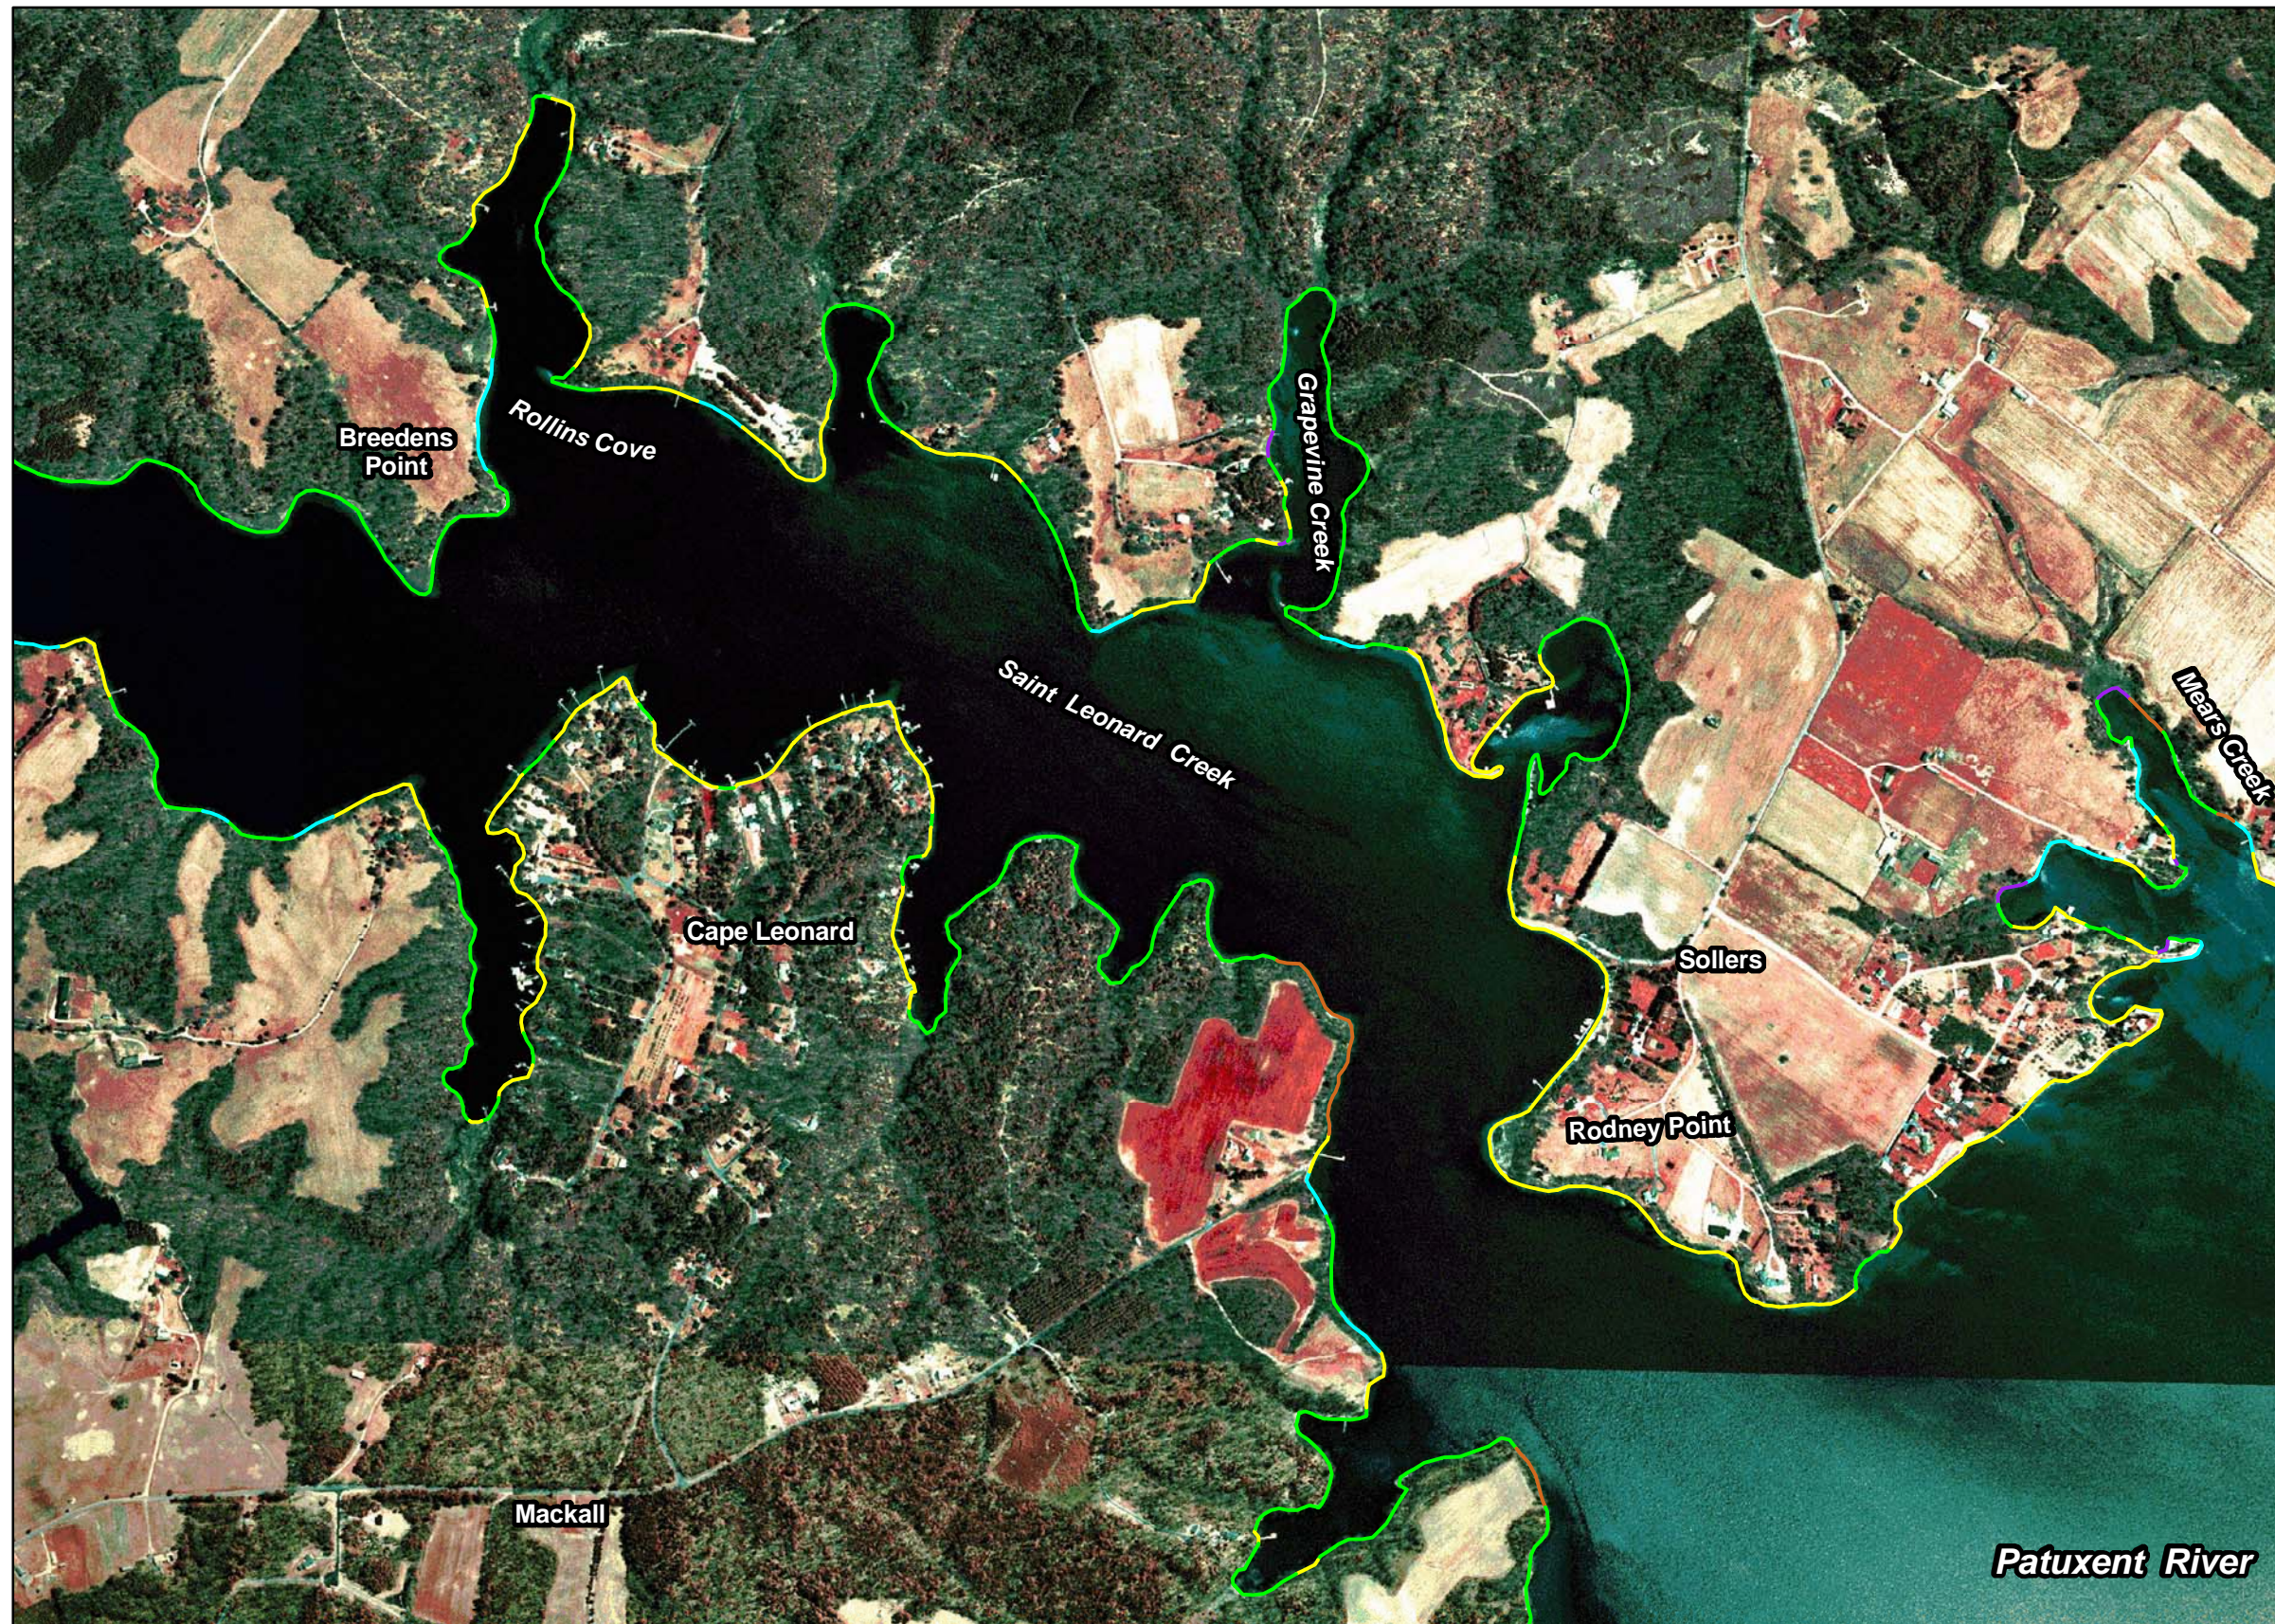

Calvert County Plate 14a

Riparian Land Use

Legend

- agriculture
- bare
- commercial
- forest
- grass
- industrial
- paved
- residential
- scrub-shrub

Scale