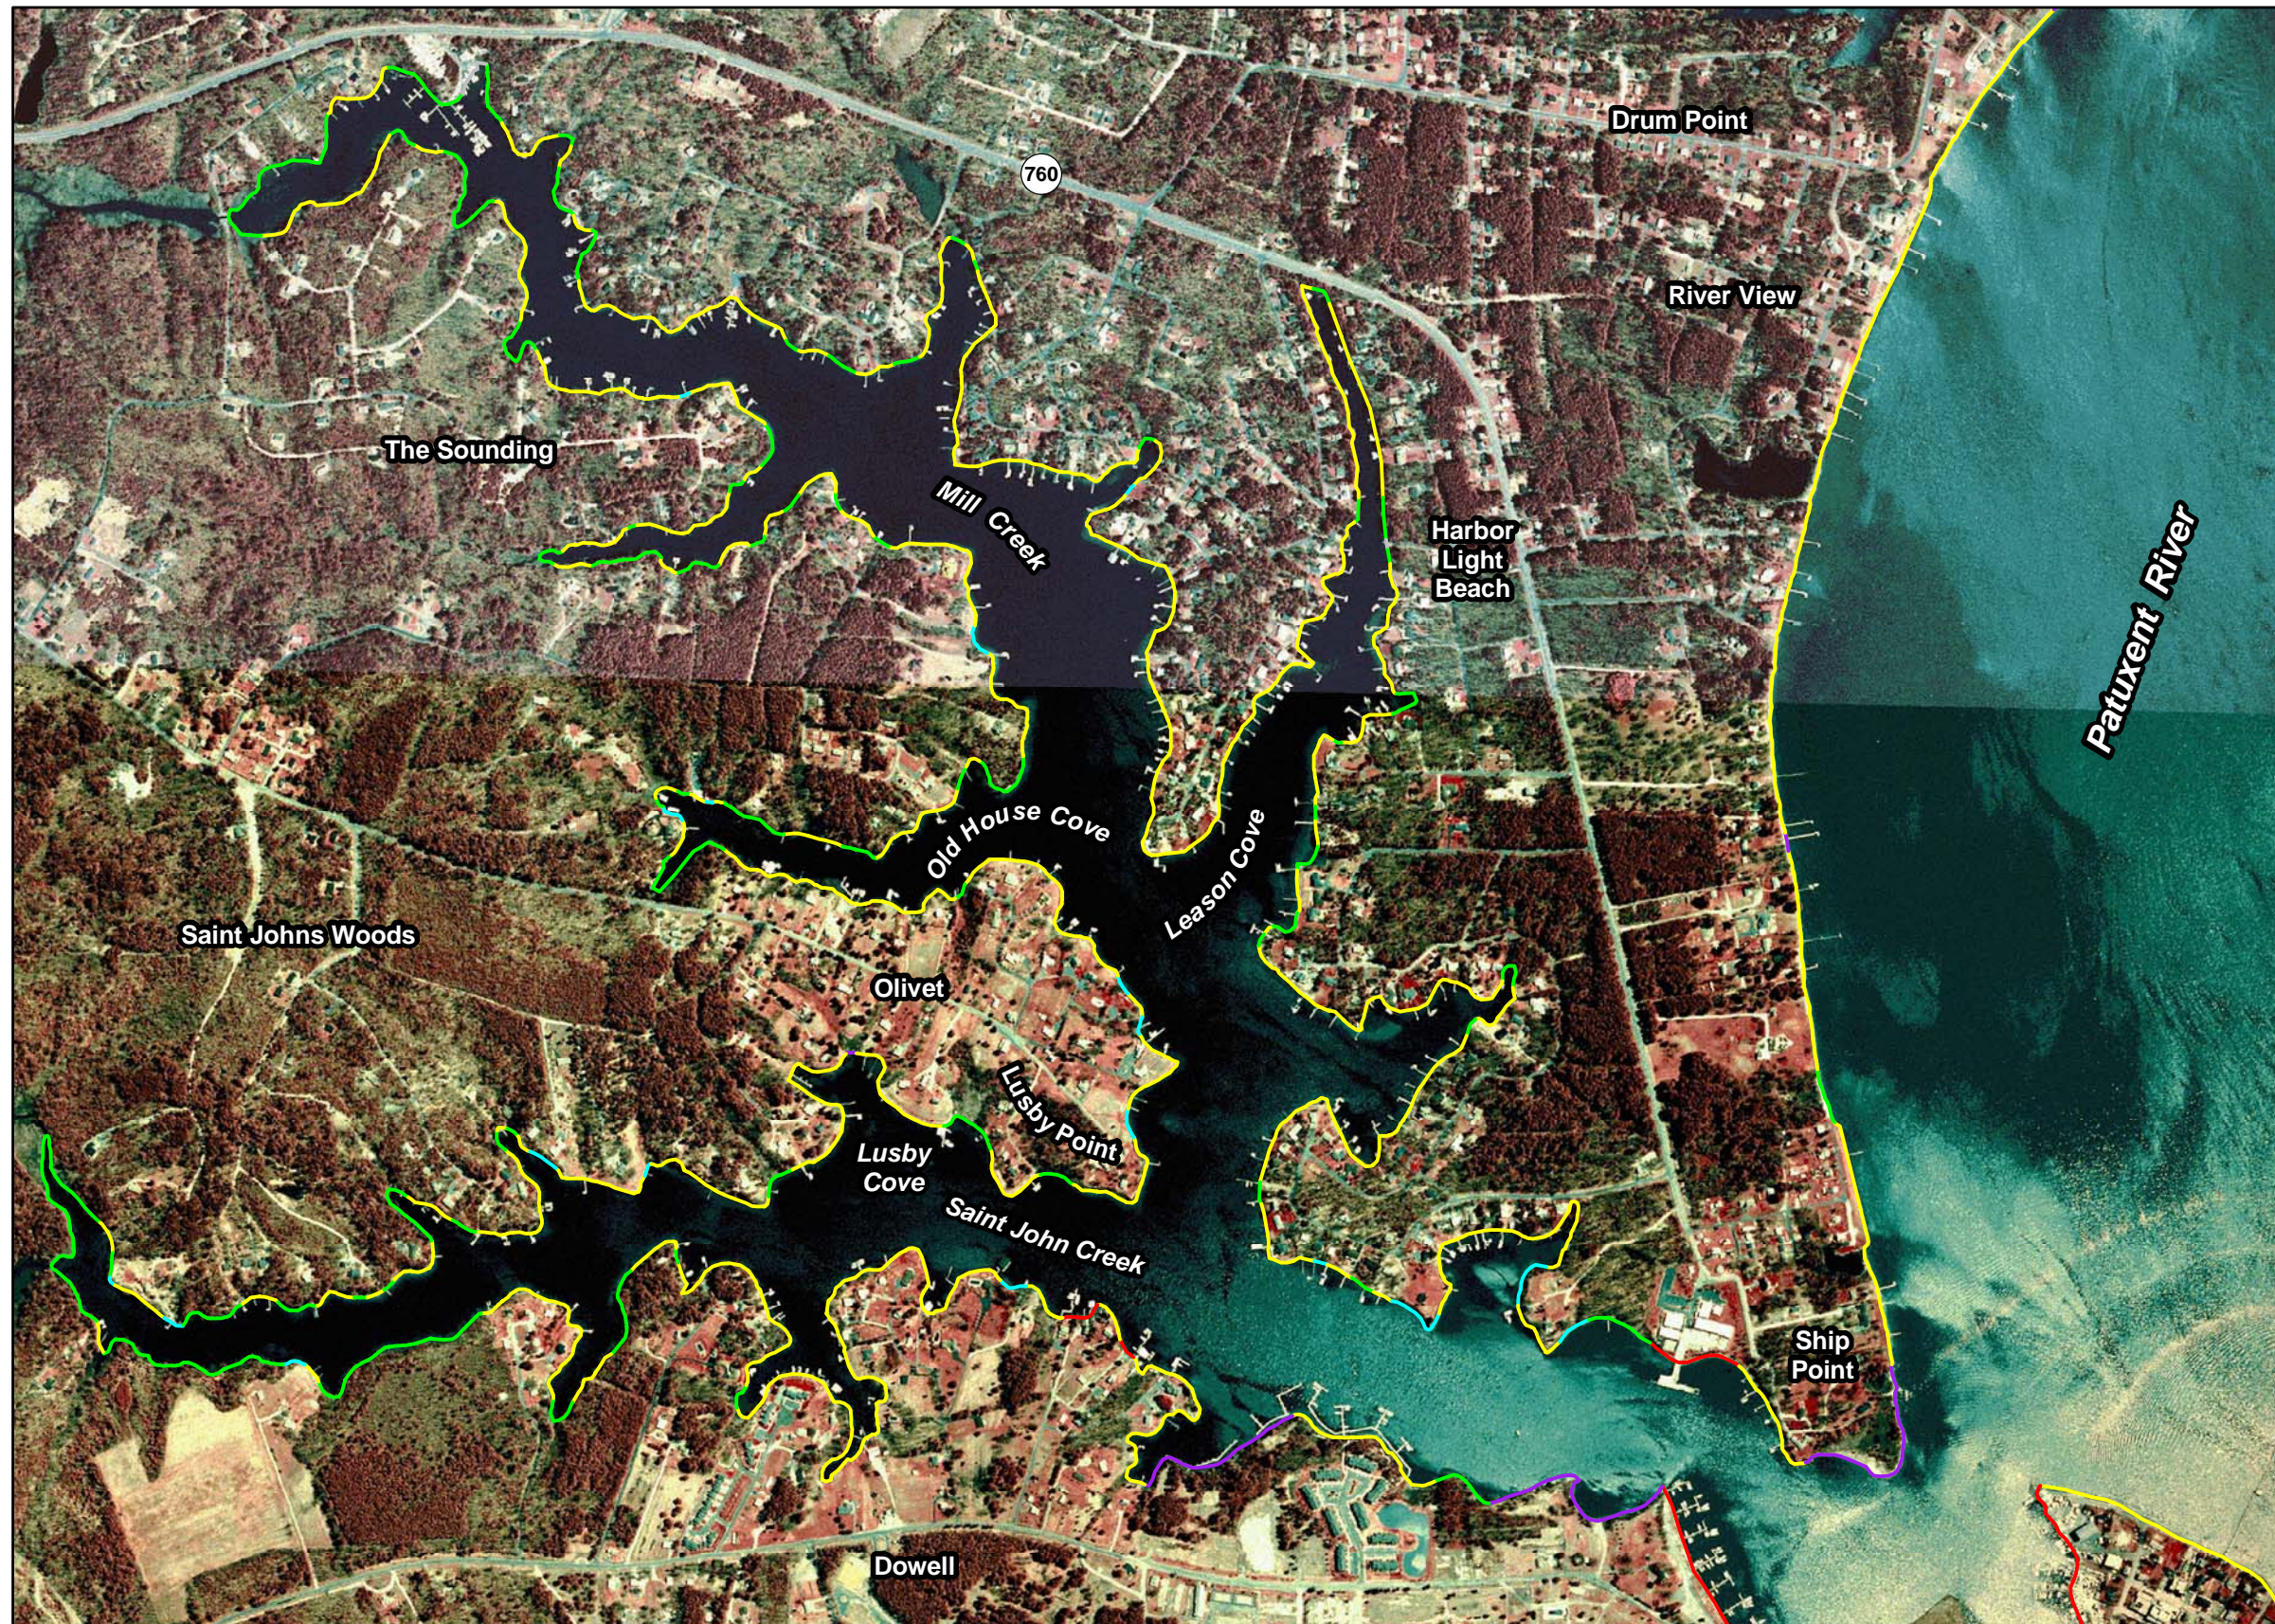

Calvert County Plate 18a

Riparian Land Use

Legend

- agriculture
- bare
- commercial
- forest
- grass
- industrial
- paved
- residential
- scrub-shrub

Scale

Comprehensive Coastal Inventory
Center for Coastal Resources Management
Virginia Institute of Marine Science