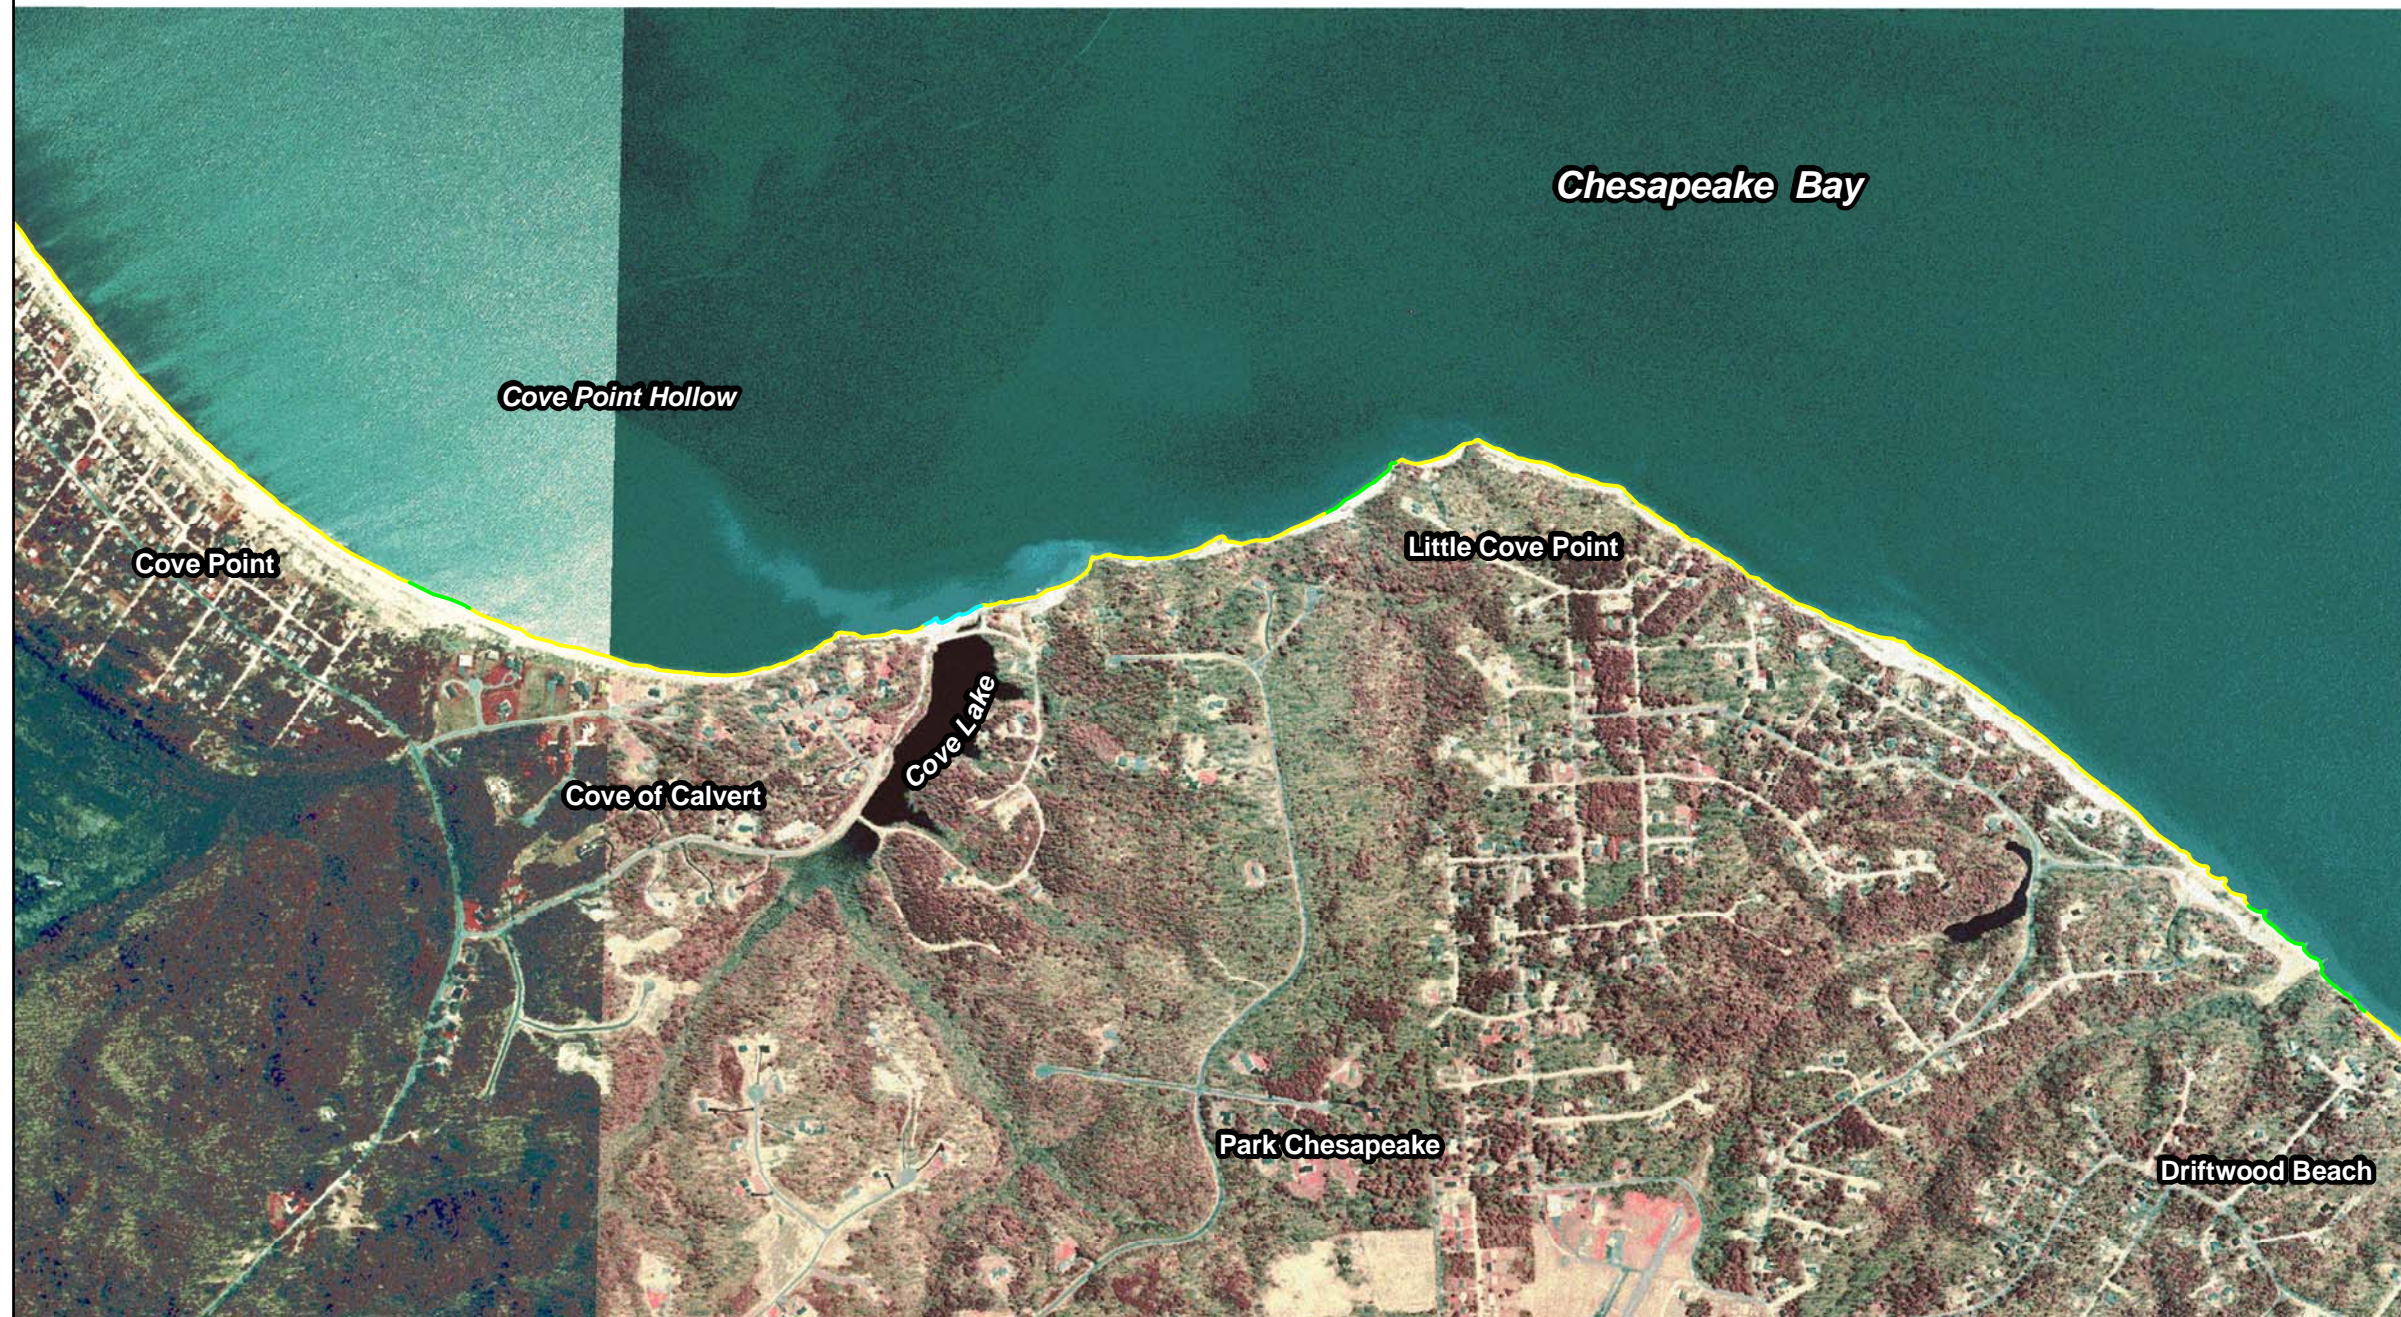

Calvert County Plate 20a

Riparian Land Use

Legend

- agriculture
- bare
- commercial
- forest
- grass
- industrial
- paved
- residential
- scrub-shrub

Scale

Comprehensive Coastal Inventory
Center for Coastal Resources Management
Virginia Institute of Marine Science