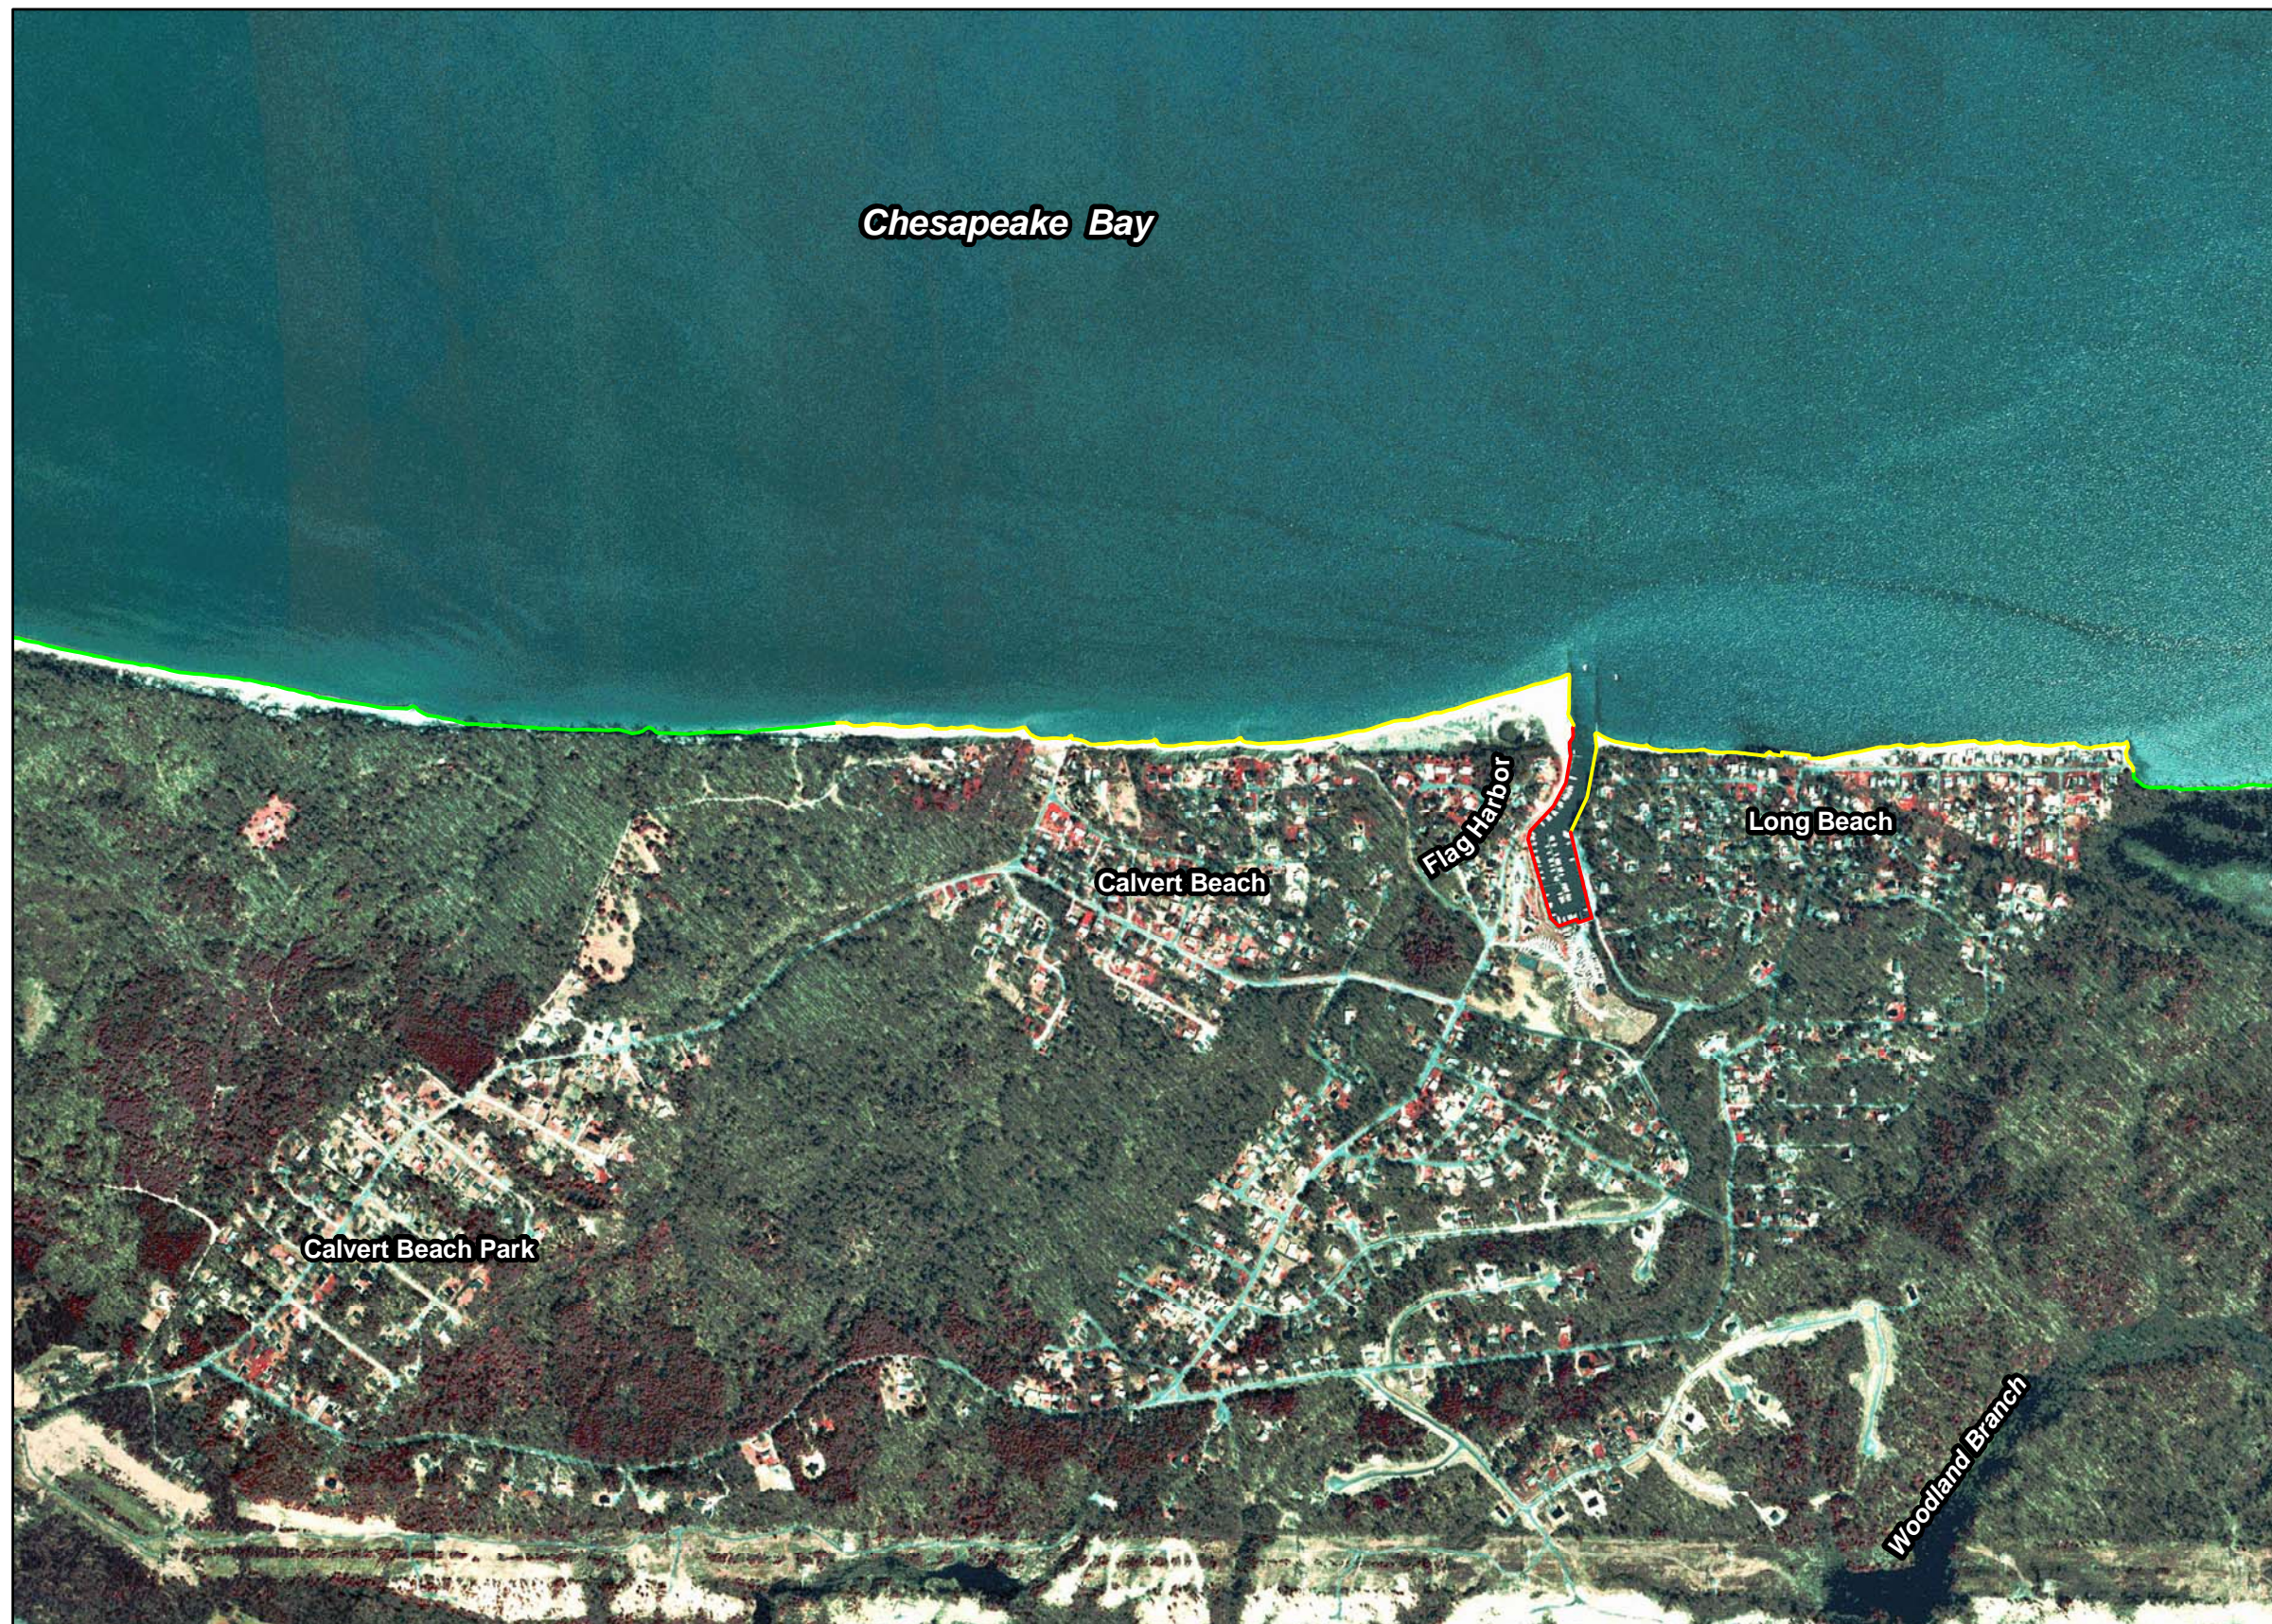

Calvert County Plate 24a

Riparian Land Use

Legend

- agriculture
- bare
- commercial
- forest
- grass
- industrial
- paved
- residential
- scrub-shrub

Scale

Comprehensive Coastal Inventory
Center for Coastal Resources Management
Virginia Institute of Marine Science