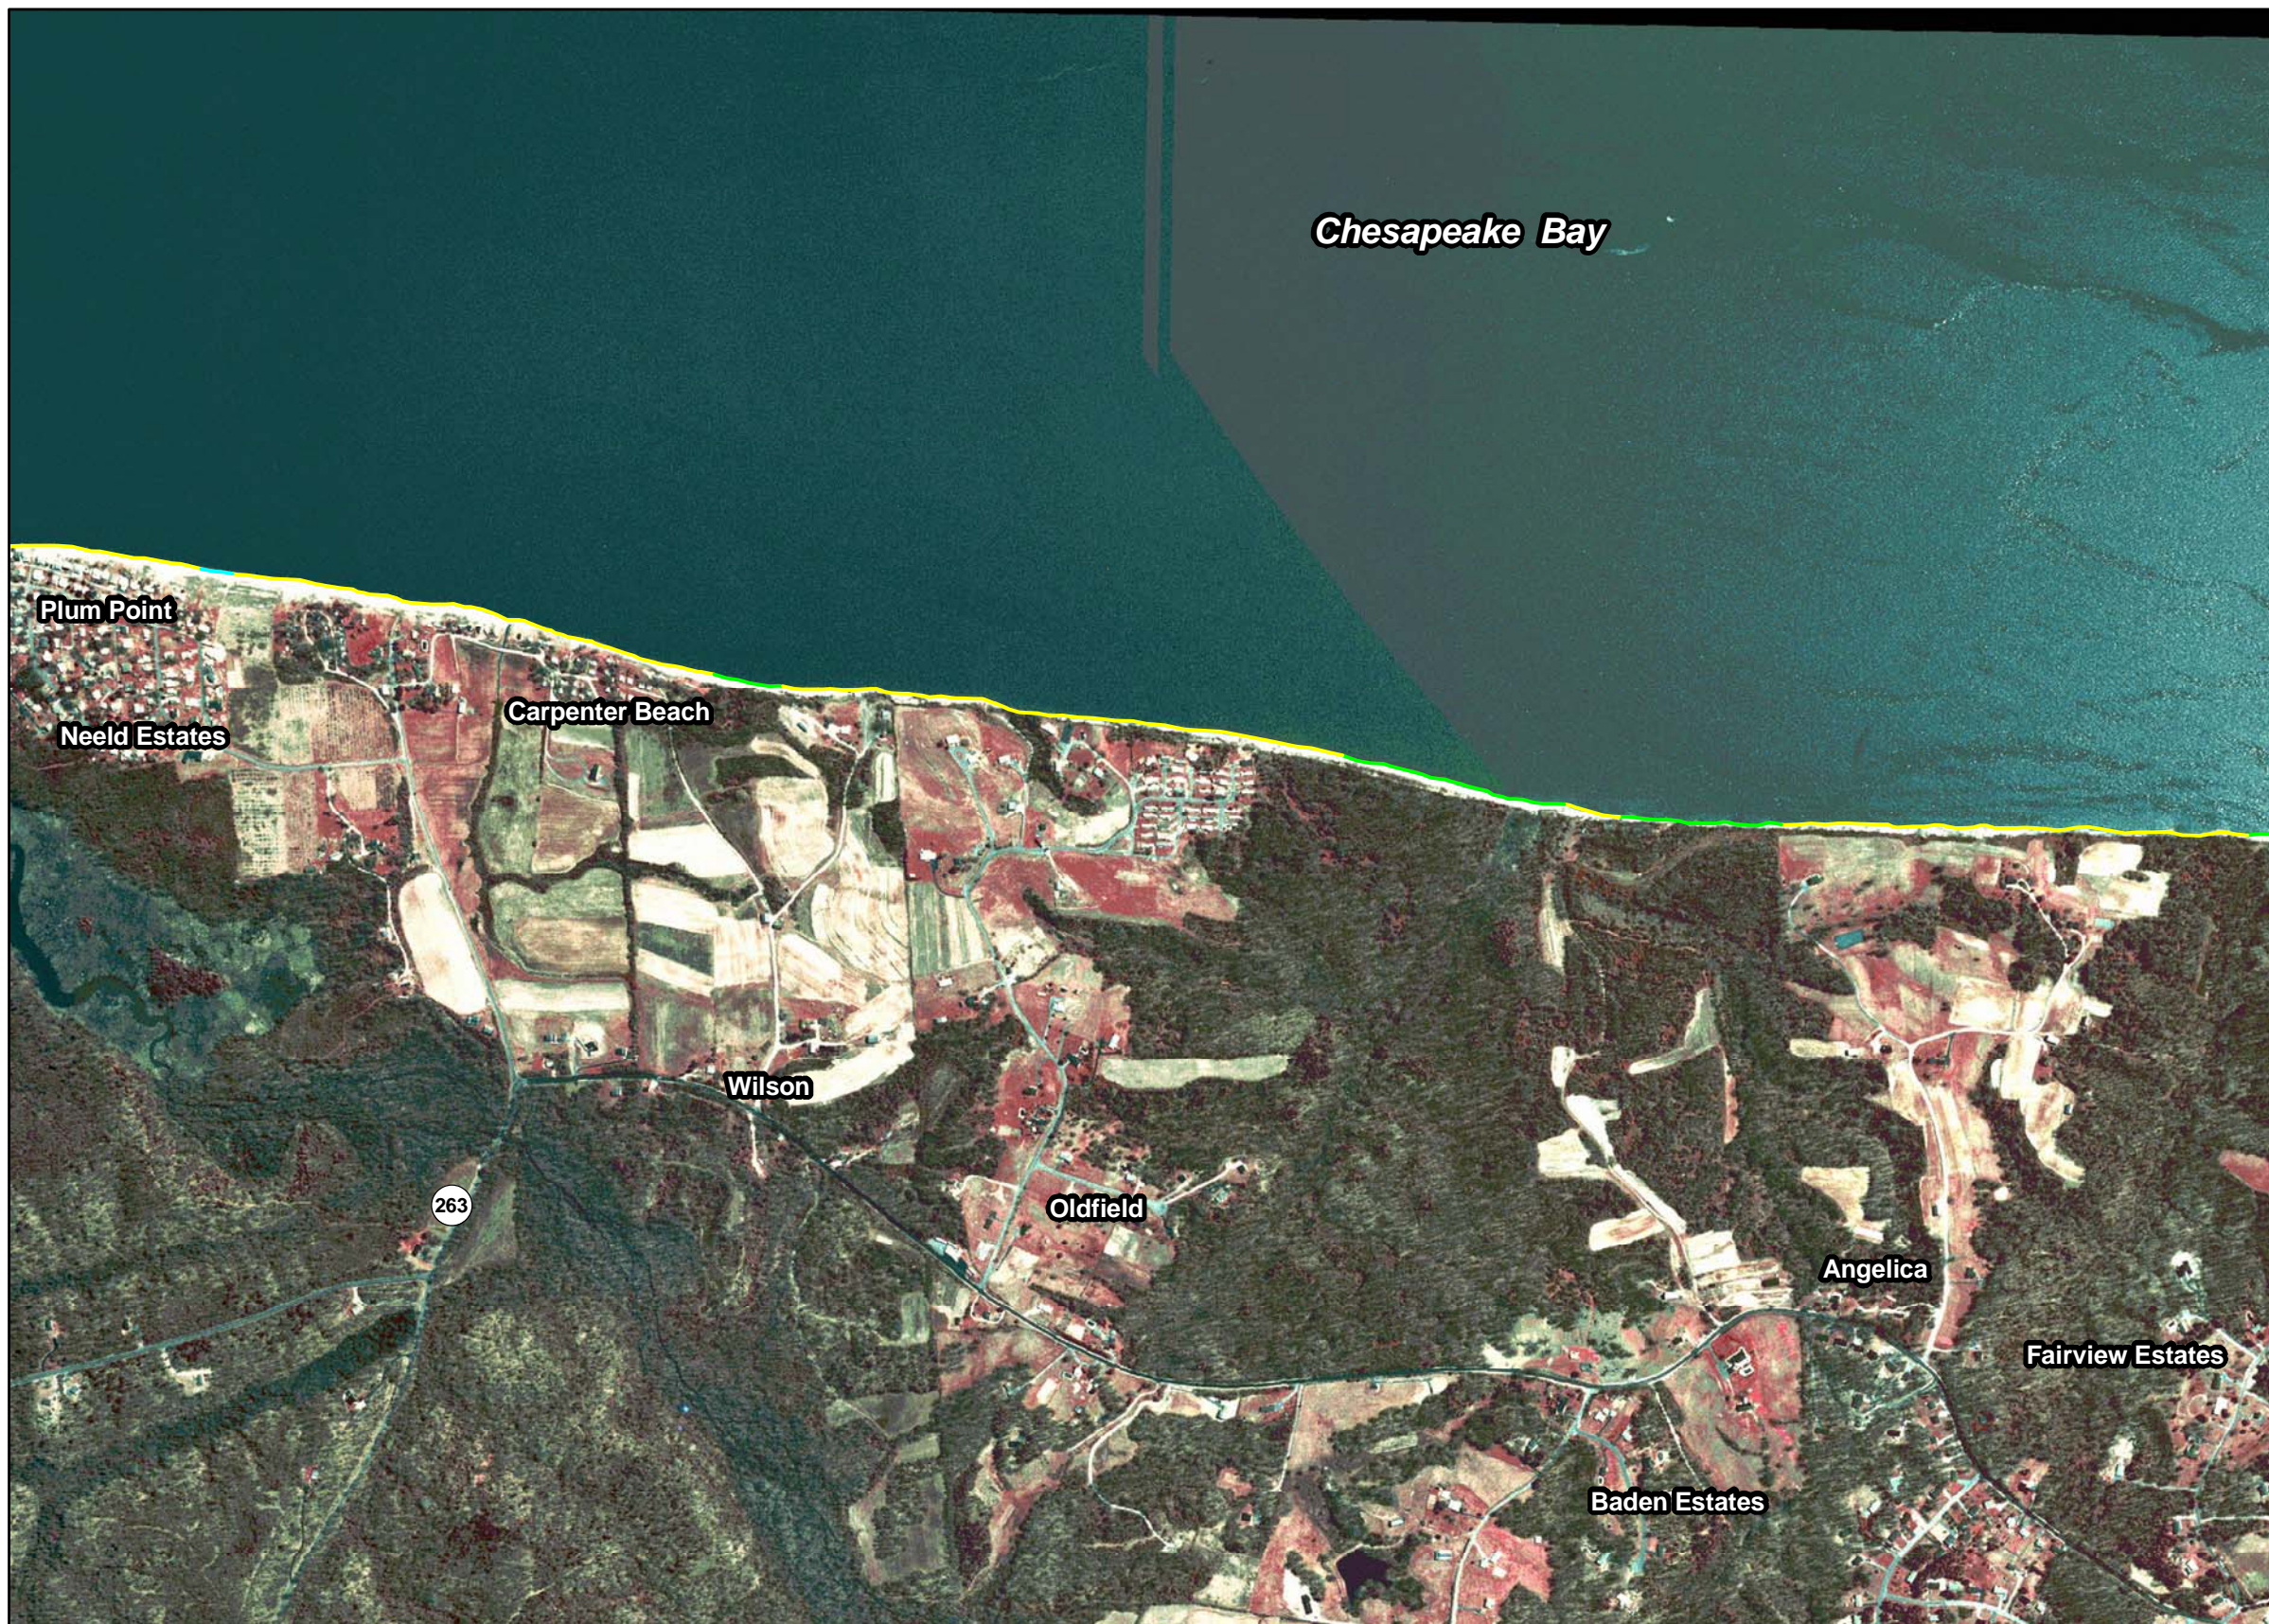

Calvert County Plate 28a

Riparian Land Use

Legend

- agriculture
- bare
- commercial
- forest
- grass
- industrial
- paved
- residential
- scrub-shrub

Scale

Comprehensive Coastal Inventory
Center for Coastal Resources Management
Virginia Institute of Marine Science