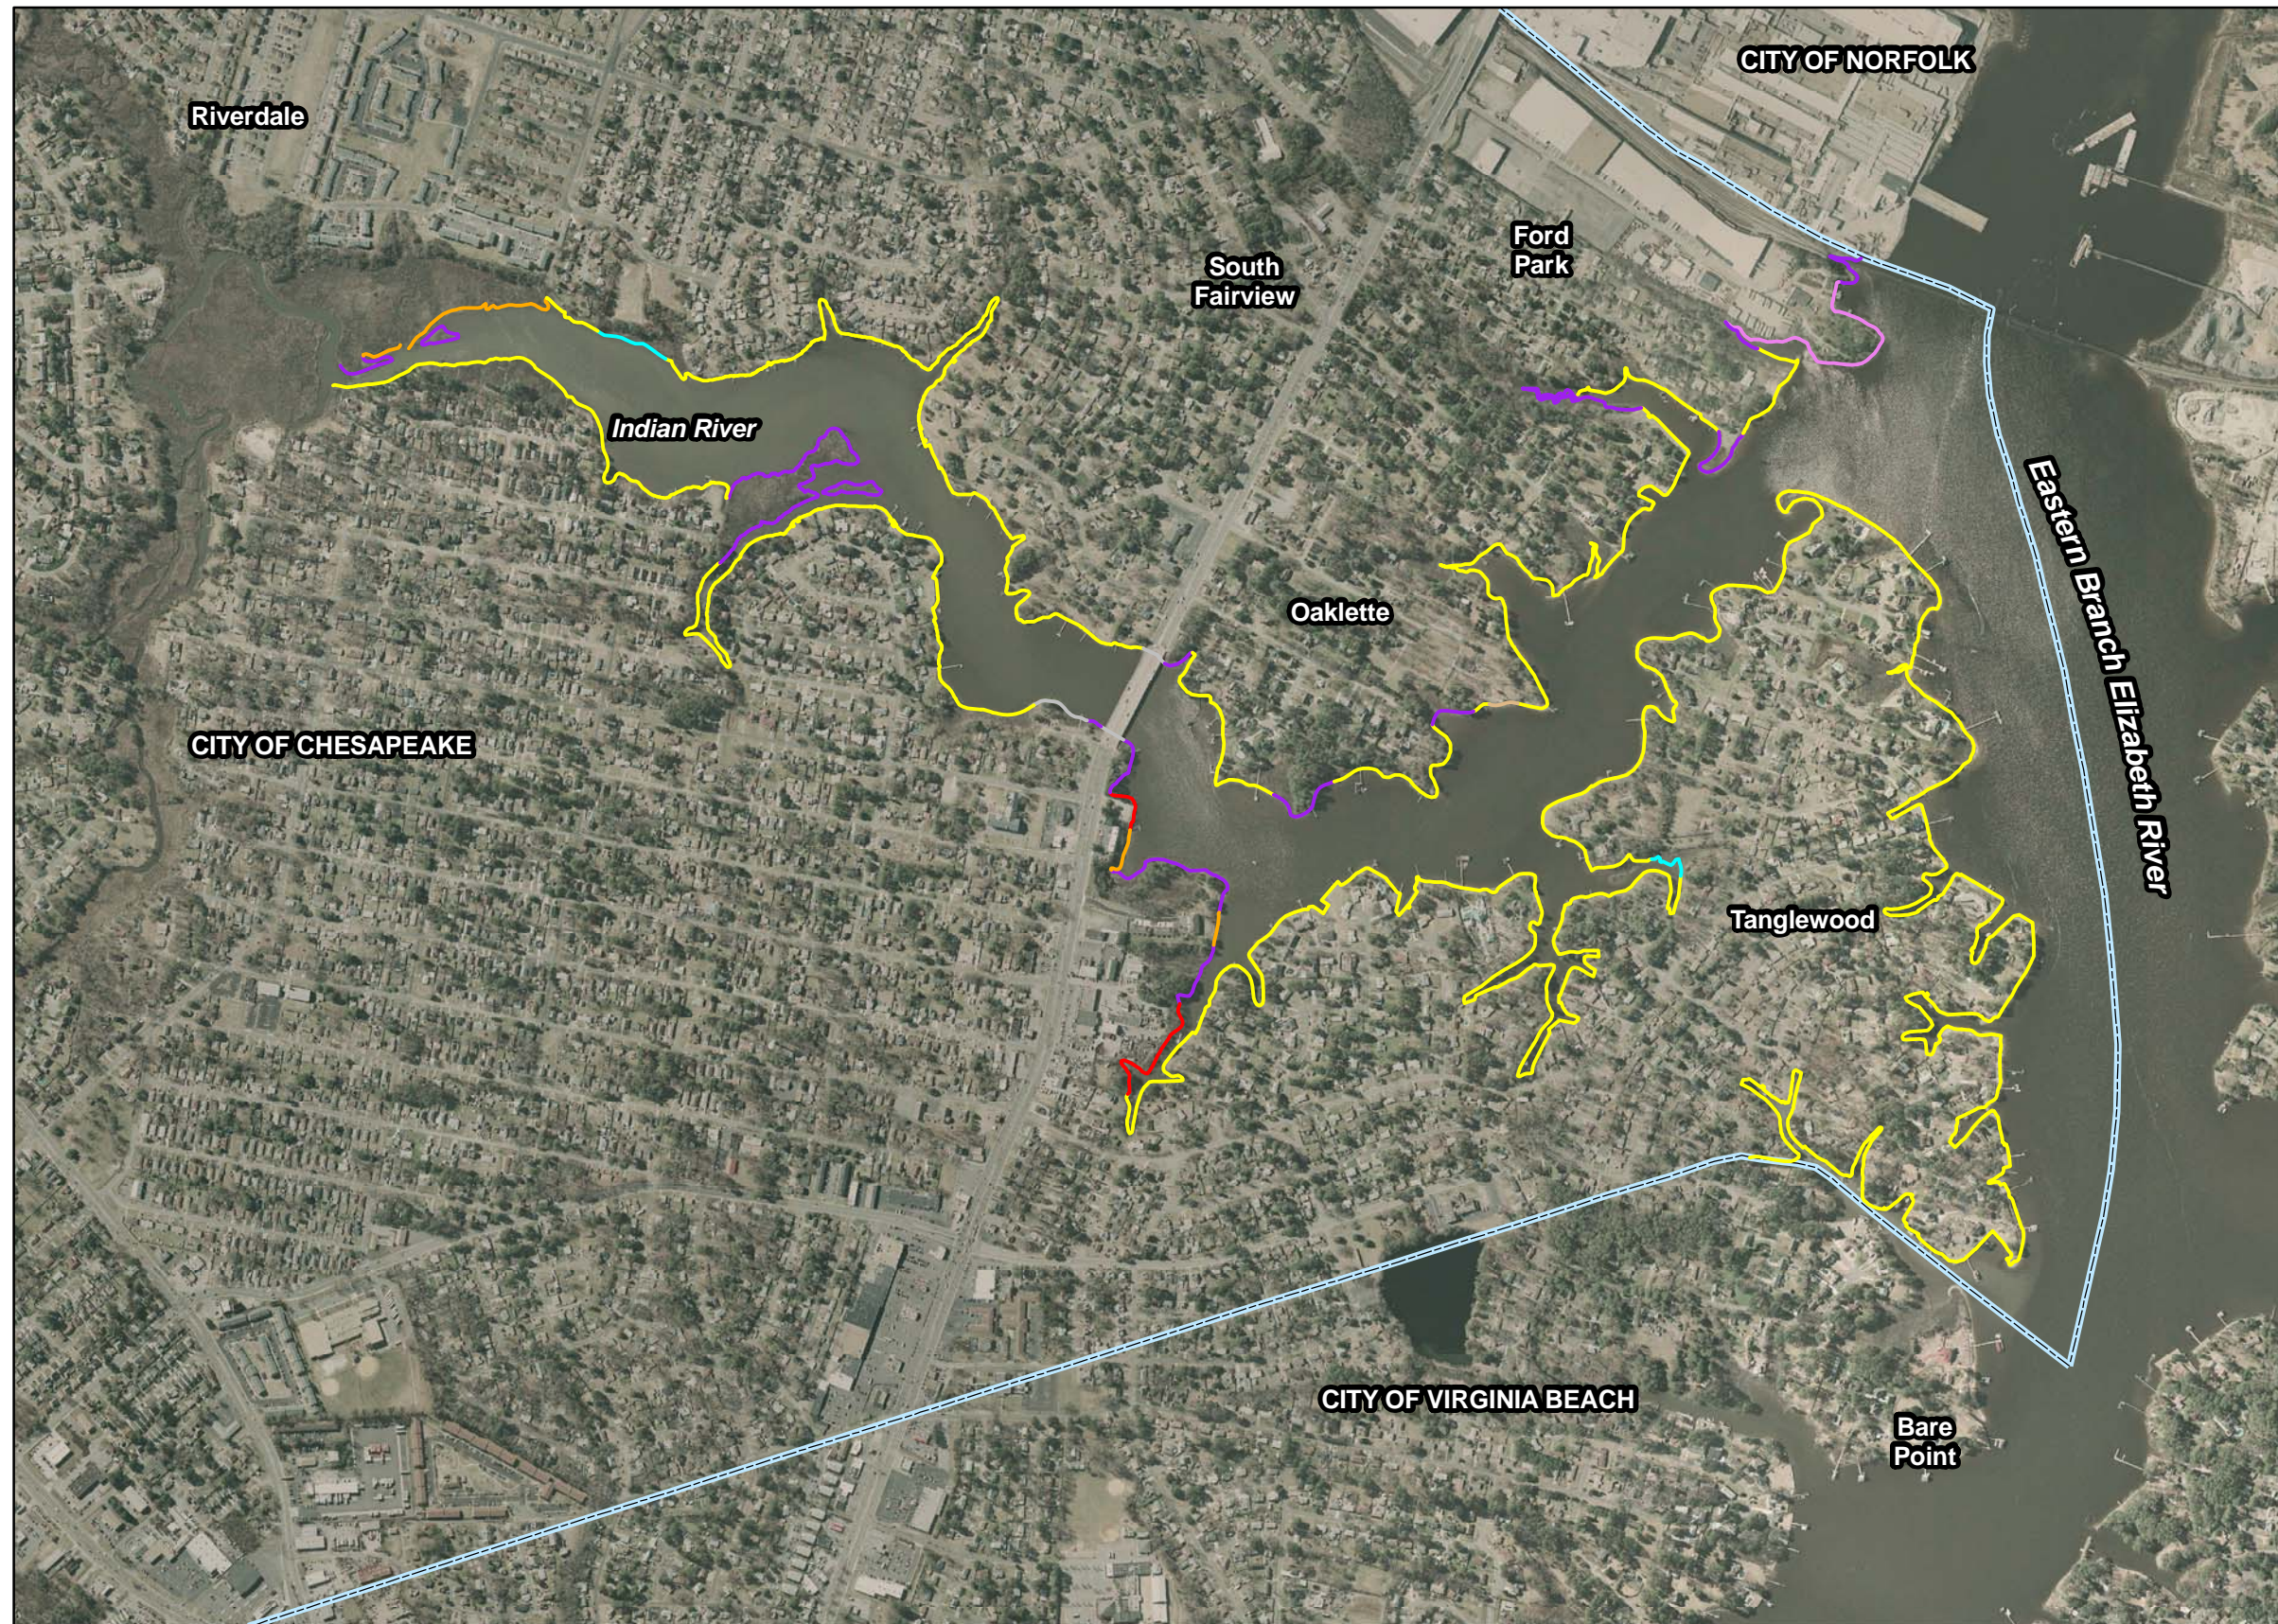

# City of Chesapeake Plate 10a

## Riparian Land Use

### Legend

- agriculture
- bare
- commercial
- forest
- grass
- industrial
- military
- multifamily dwelling
- paved
- residential
- scrub-shrub

### Scale