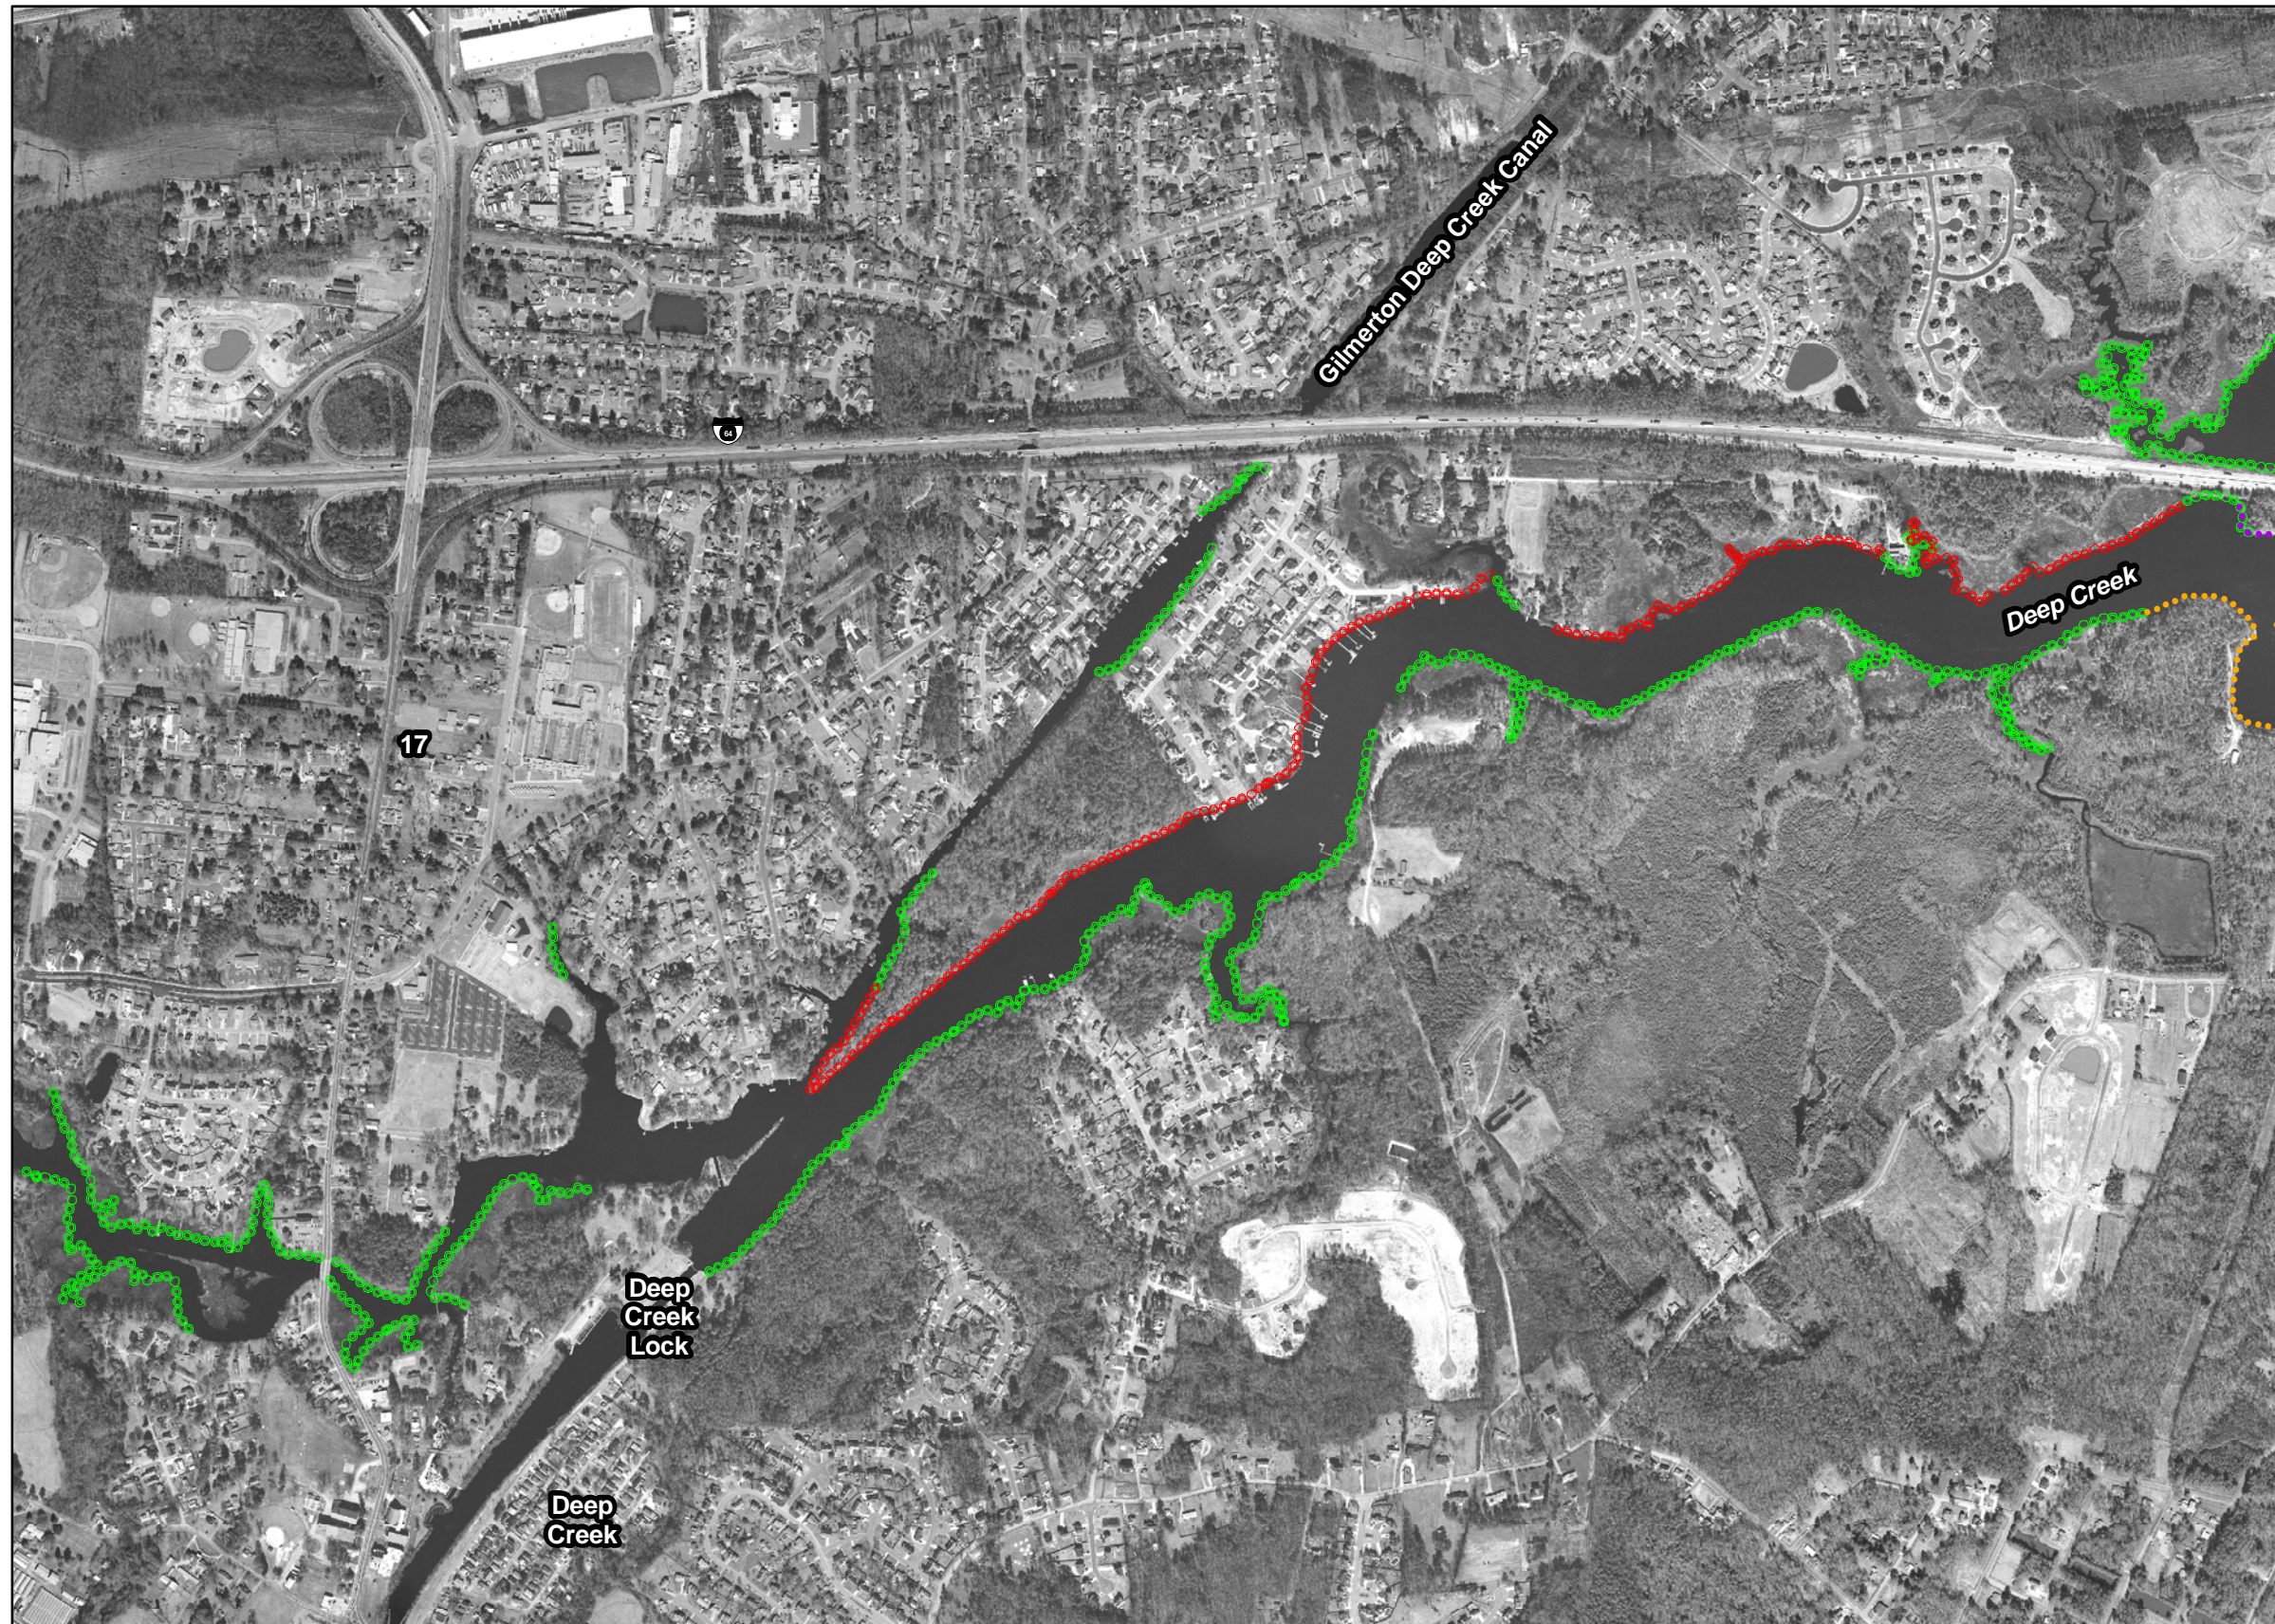

City of Chesapeake Plate 5d

Natural Buffers

Legend

- beach - eroding
- beach - not eroding
- ○ ○ ○ ○ marsh - eroding
- ○ ○ ○ ○ marsh - not eroding
- Phragmites australis

Scale