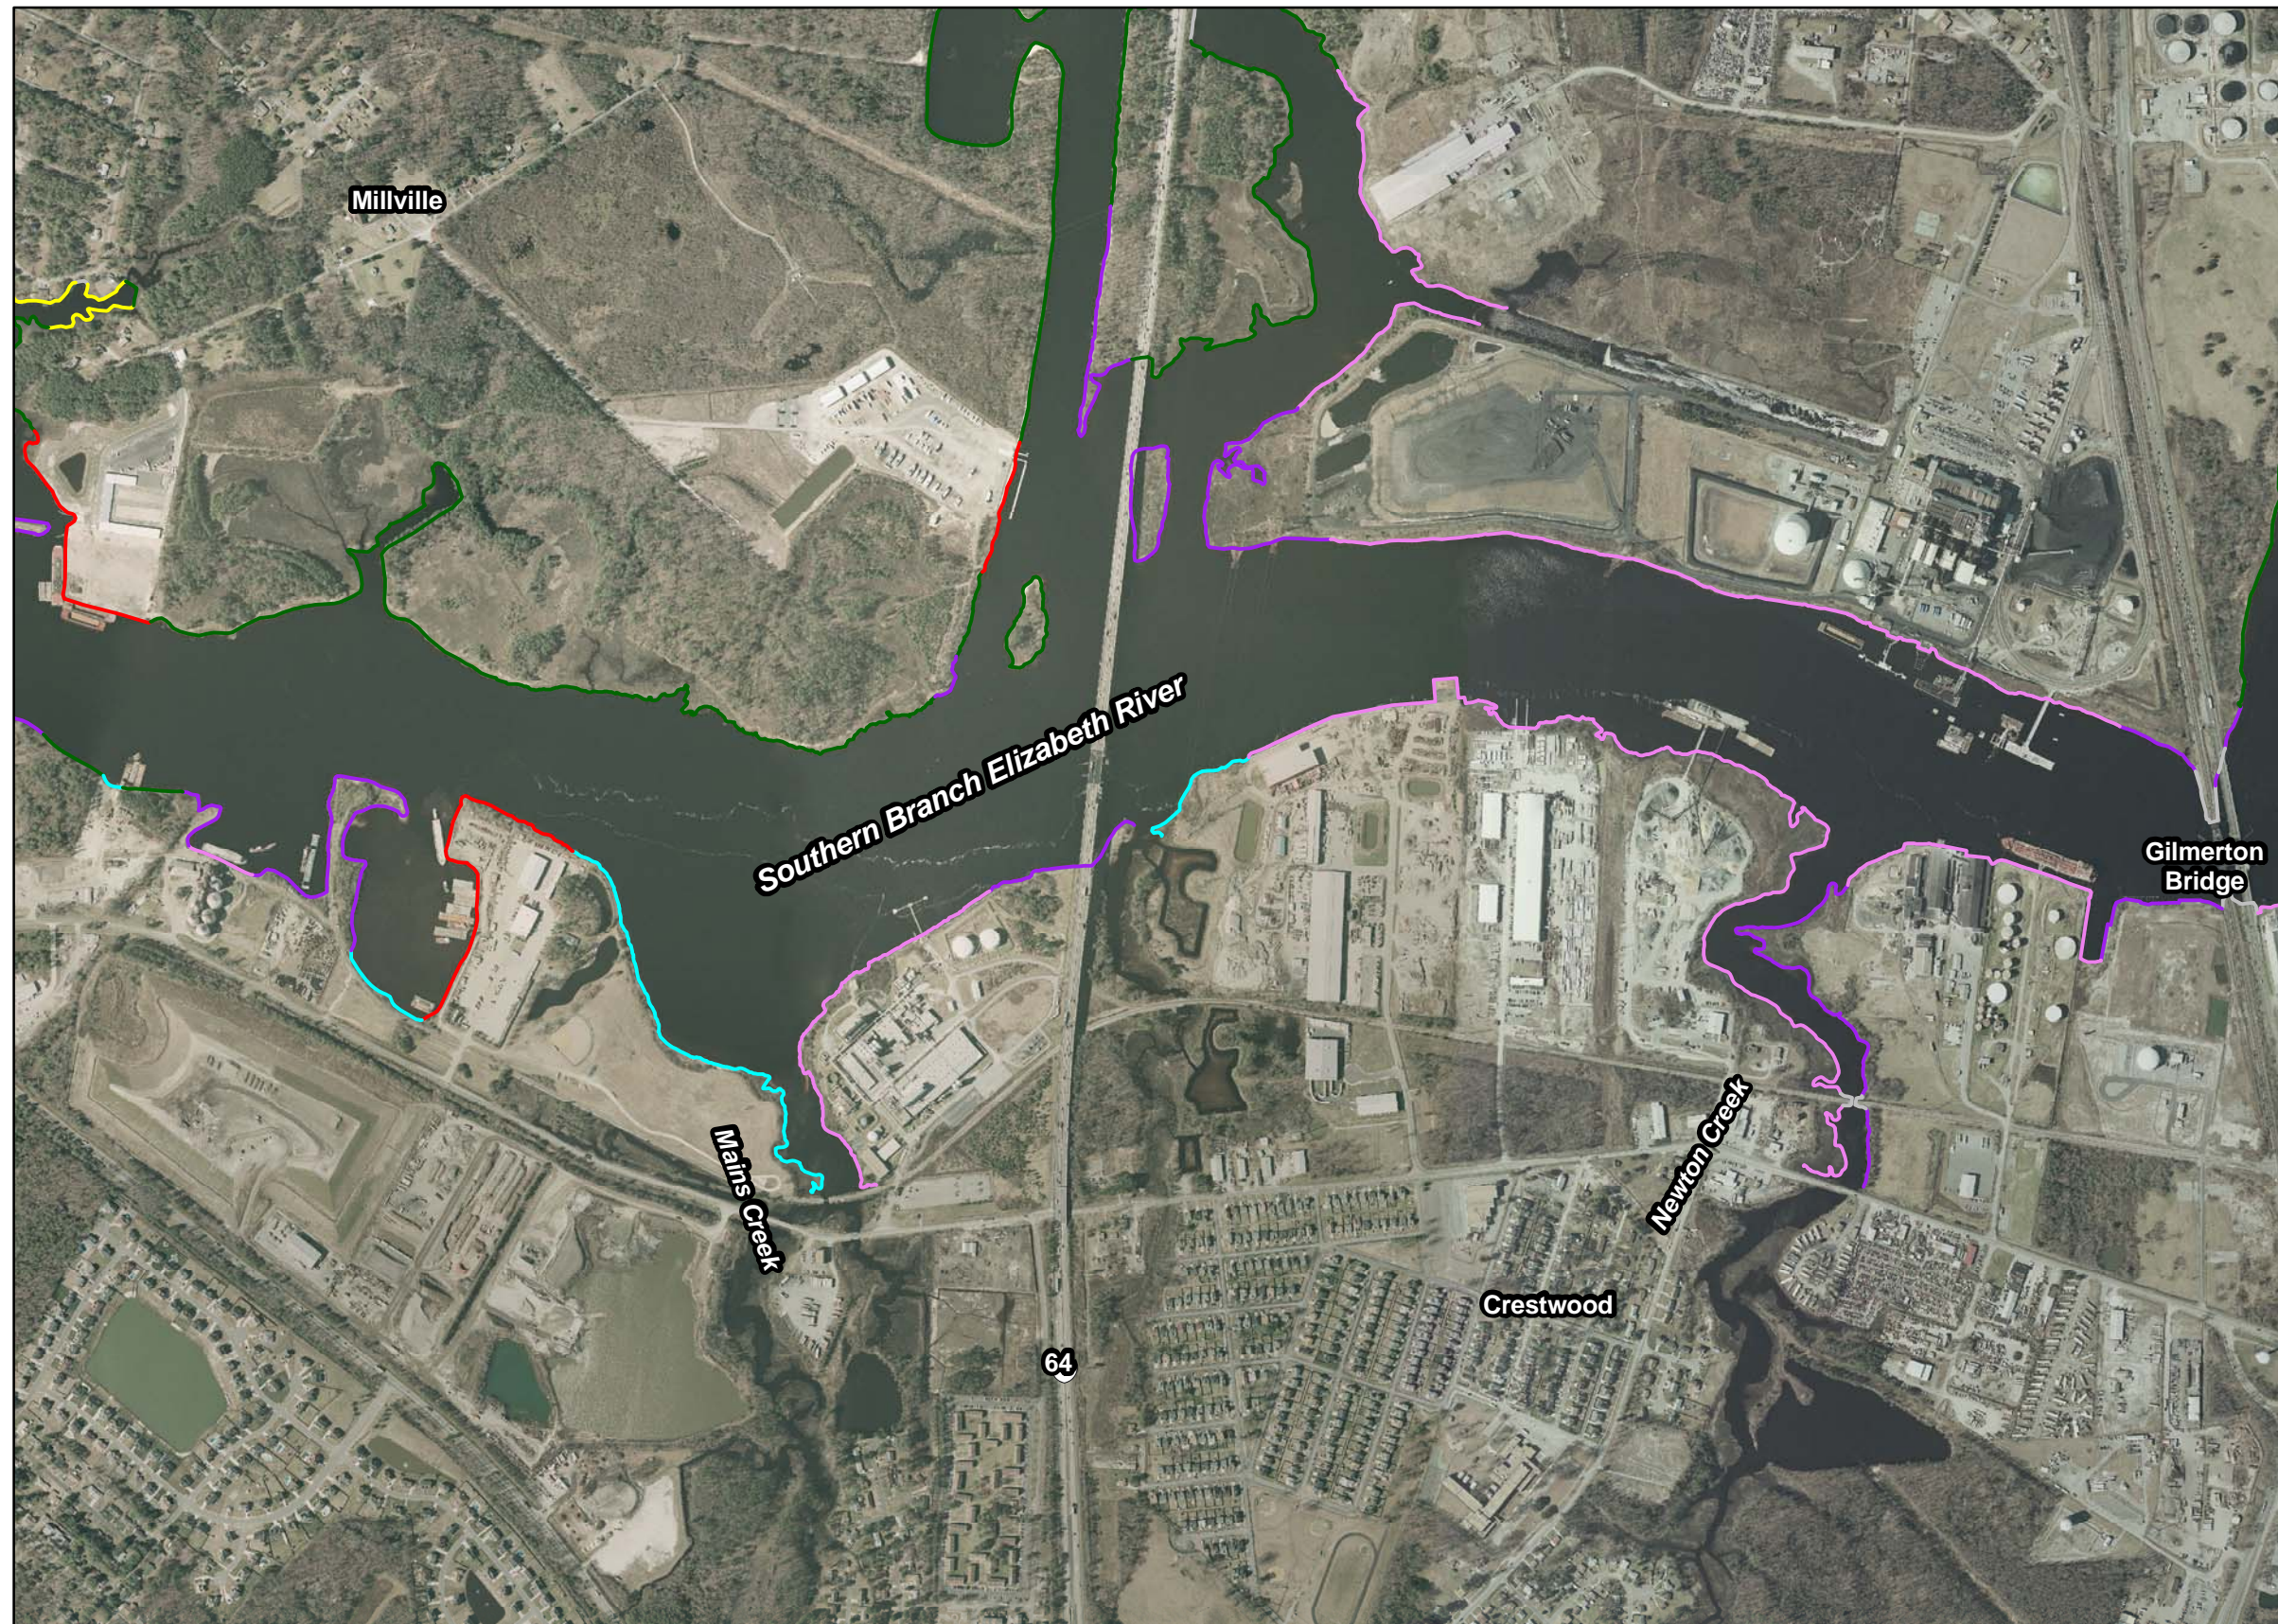

City of Chesapeake Plate 6a

Riparian Land Use

Legend

- agriculture
- bare
- commercial
- forest
- grass
- industrial
- military
- multifamily dwelling
- paved
- residential
- scrub-shrub

Scale