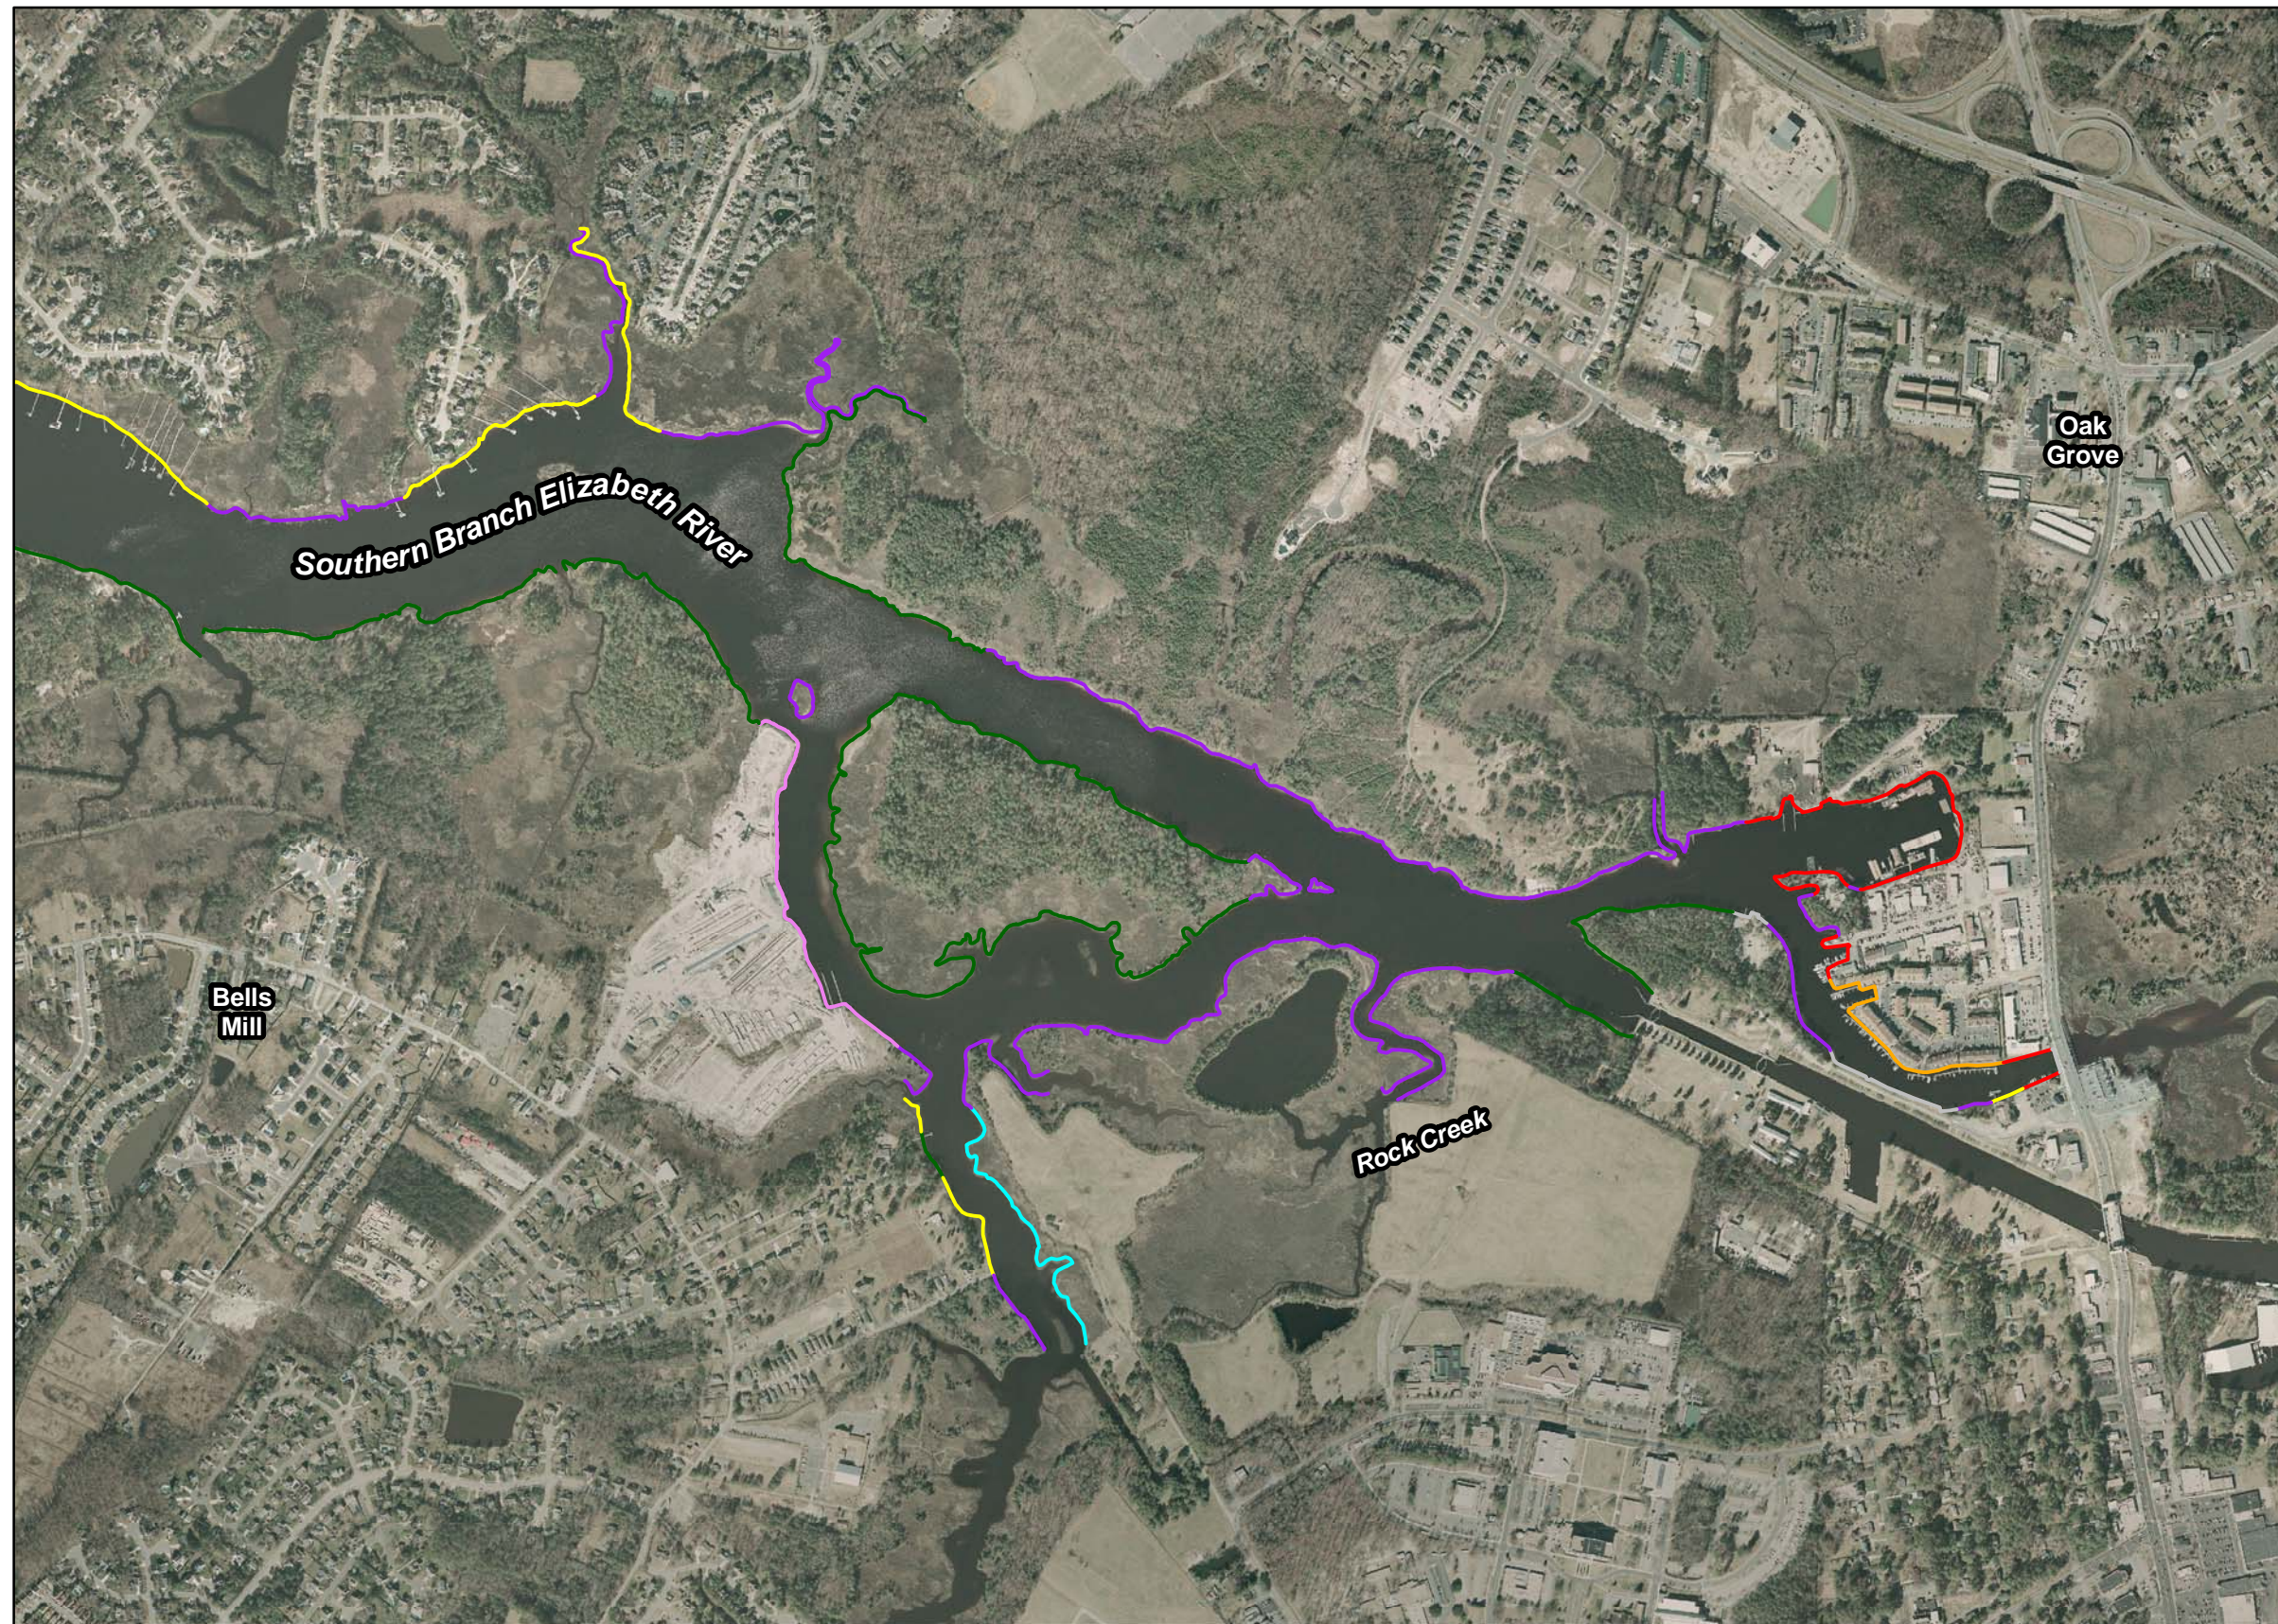

City of Chesapeake Plate 8a

Riparian Land Use

Legend

- agriculture
- bare
- commercial
- forest
- grass
- industrial
- military
- multifamily dwelling
- paved
- residential
- scrub-shrub

Scale