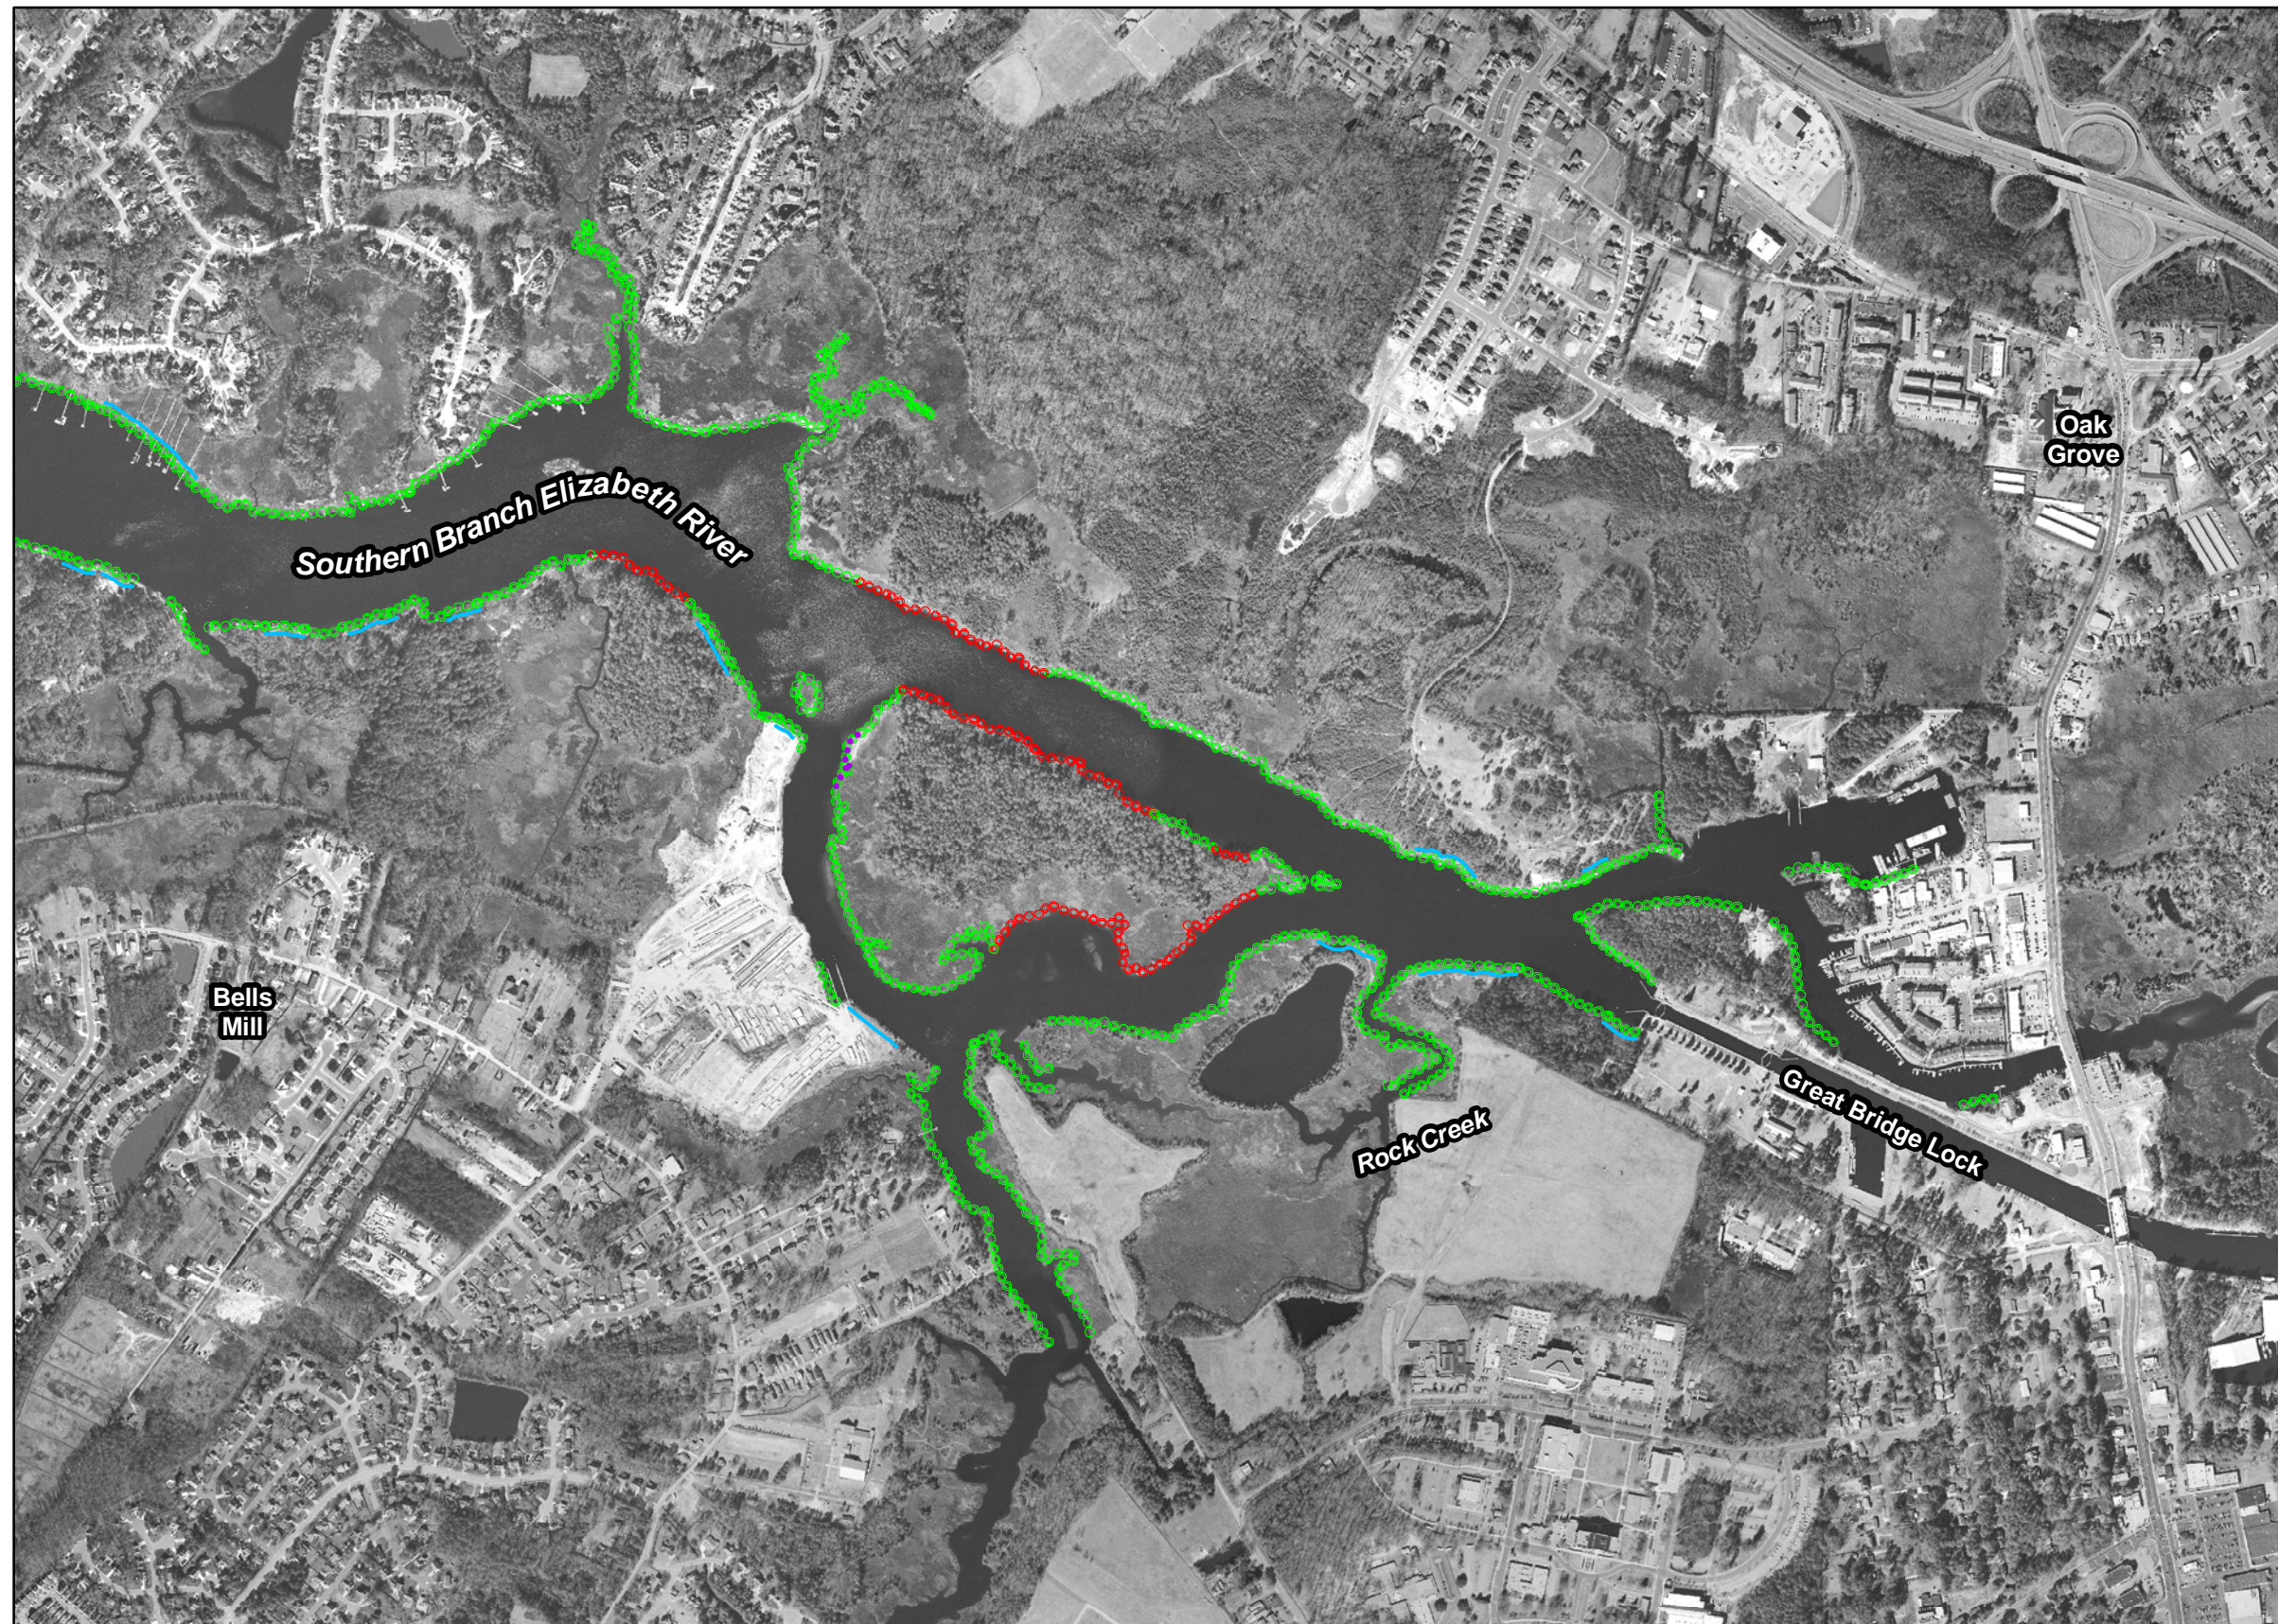

City of Chesapeake Plate 8d

Natural Buffers

Legend

- beach - eroding
- beach - not eroding
- marsh - eroding
- marsh - not eroding
- Phragmites australis

Scale