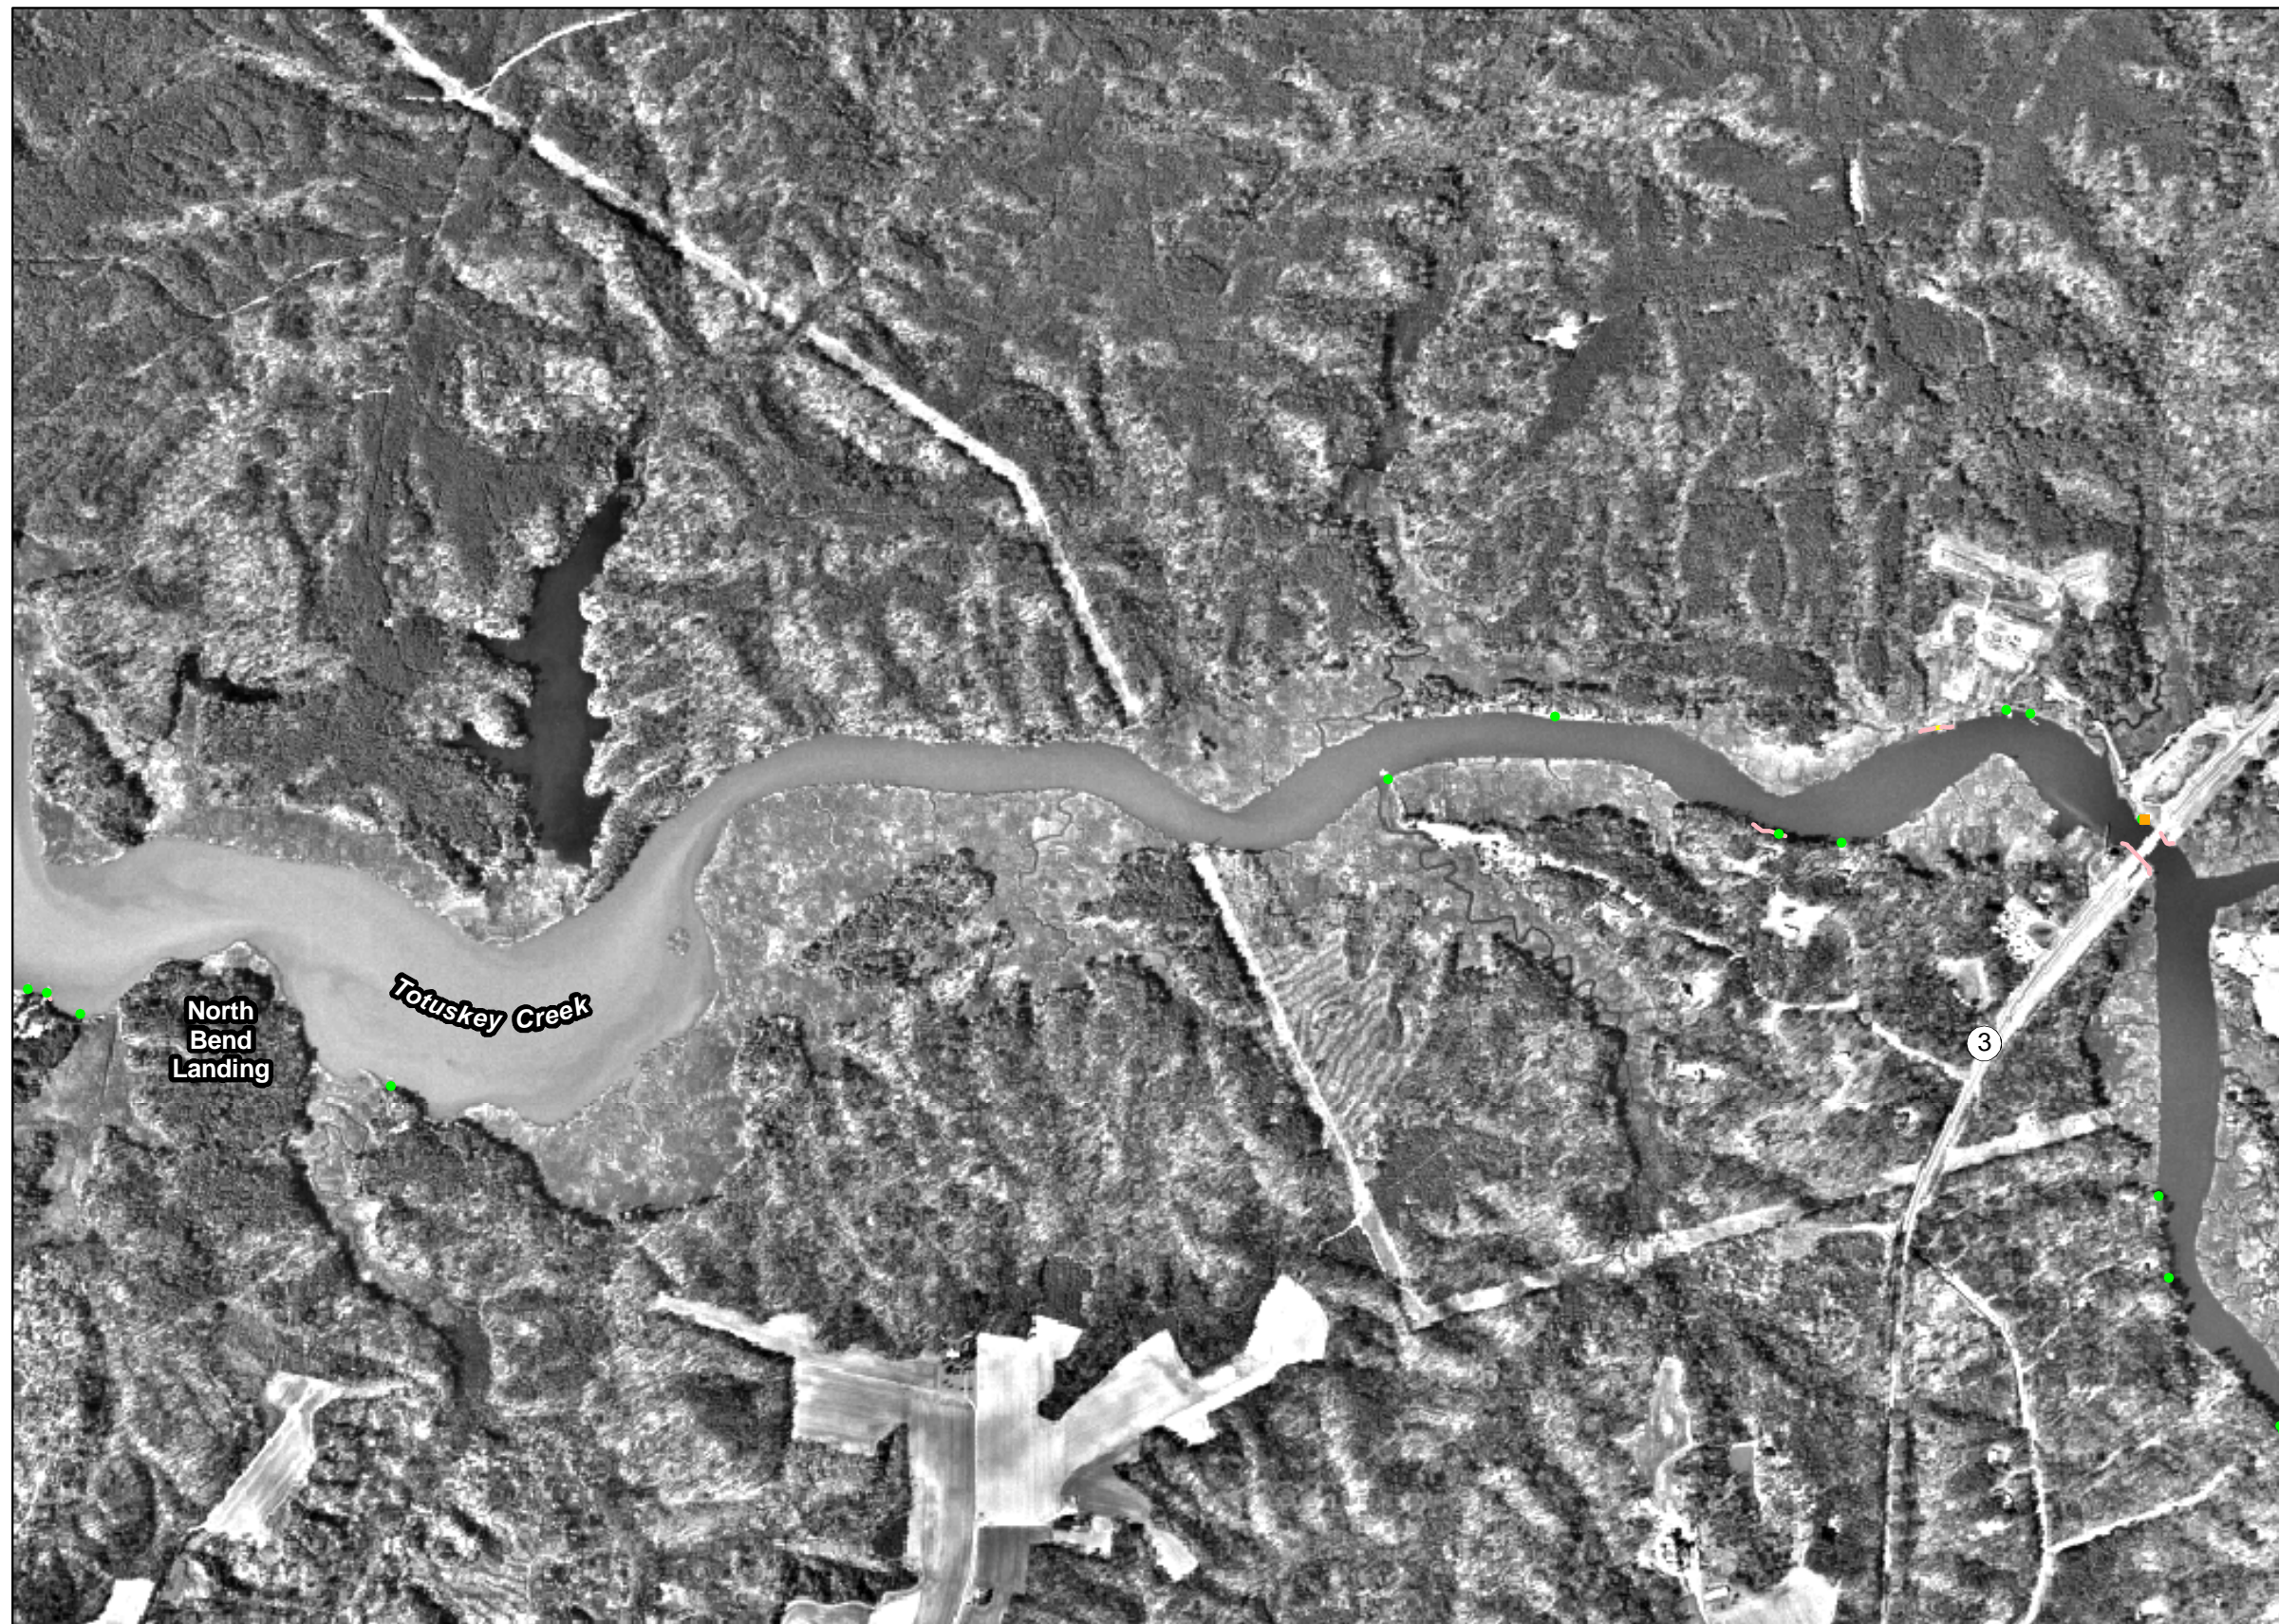

Richmond County Plate 13c

Shoreline Features

Legend

-  breakwater
-  bulkhead
-  dilapidated bulkhead
-  groinfield
-  jetty
-  marina
-  miscellaneous
-  riprap
-  boat house
-  dilapidated dock
-  dock
-  private ramp
-  public ramp

Comprehensive Coastal Inventory
Center for Coastal Resources Management
Virginia Institute of Marine Science